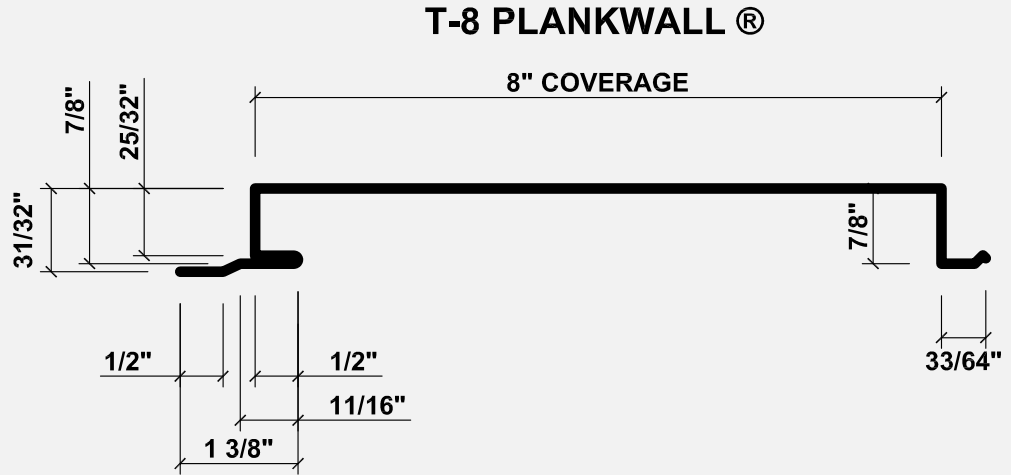

Eliminates repetitive patterns and creates a natural appearance.

SPECIFICATIONS

Material Type	T-8 PlankWall®
Product Applications	For Metal Soffit and Flush Wall Installations Only
Panel Height	1"
Overall Width	8" Standard
Available Gauges	24
Substrate	AZ50 Minimum (aka Galvalume®/Zincalume®)