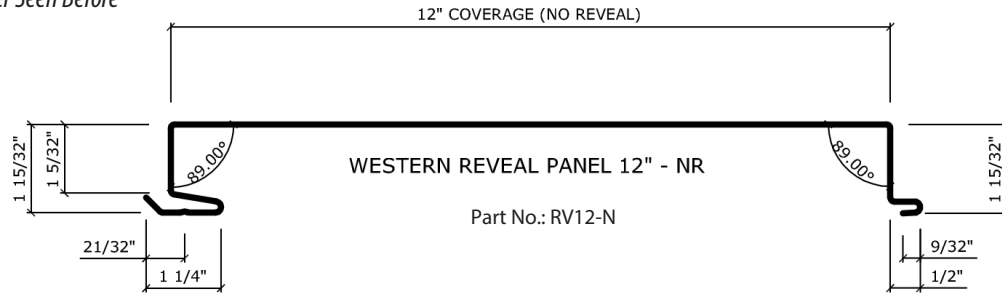

4107-21

WESTERN REVEAL® 3.0

3" REVEAL PANELS

Click on any one of the panels below to enlarge.

Finishes You've Never Seen Before®

WESTERN REVEAL® - 3.0
AVAILABLE SIZES

FACE	REVEAL	COVERAGE
12"	3"	15"
14"	3"	17"
16"	3"	19"
18"	3"	21"

4107-21

WESTERN REVEAL® NR

NO REVEAL PANELS

Click on any one of the panels below to enlarge.

Finishes You've Never Seen Before®

WESTERN REVEAL® - NR
AVAILABLE SIZES

FACE	REVEAL	COVERAGE
12"	NONE	12"
14"	NONE	14"
16"	NONE	16"
18"	NONE	18"