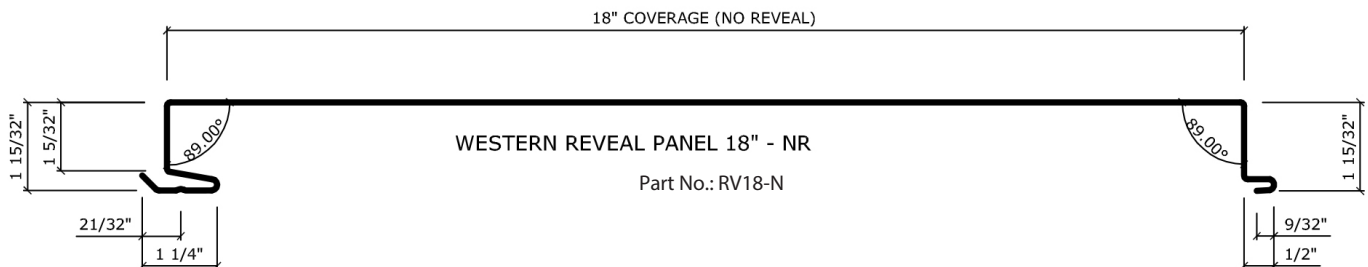

4107-21

WESTERN REVEAL® 3.0

3" REVEAL PANELS

Click on any one of the panels below to enlarge.

Finishes You've Never Seen Before®

WESTERN REVEAL® - 3.0
AVAILABLE SIZES

FACE	REVEAL	COVERAGE
12"	3"	15"
14"	3"	17"
16"	3"	19"
18"	3"	21"

4107-21

WESTERN REVEAL® NR

NO REVEAL PANELS

Click on any one of the panels below to enlarge.

Finishes You've Never Seen Before®

WESTERN REVEAL® - NR
AVAILABLE SIZES

FACE	REVEAL	COVERAGE
12"	NONE	12"
14"	NONE	14"
16"	NONE	16"
18"	NONE	18"