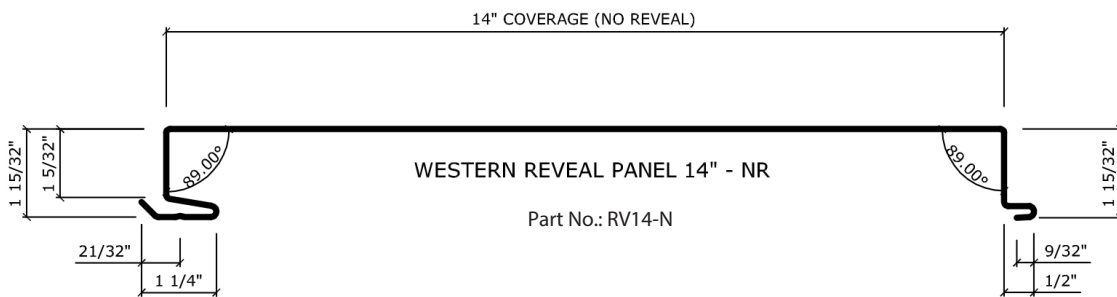

4107-21

WESTERN REVEAL® 3.0

3" REVEAL PANELS

Click on any one of the panels below to enlarge.

Finishes You've Never Seen Before®

WESTERN REVEAL® - 3.0
AVAILABLE SIZES

FACE	REVEAL	COVERAGE
12"	3"	15"
14"	3"	17"
16"	3"	19"
18"	3"	21"

4107-21

WESTERN REVEAL® NR

NO REVEAL PANELS

Click on any one of the panels below to enlarge.

Finishes You've Never Seen Before®

WESTERN REVEAL® - NR
AVAILABLE SIZES

FACE	REVEAL	COVERAGE
12"	NONE	12"
14"	NONE	14"
16"	NONE	16"
18"	NONE	18"