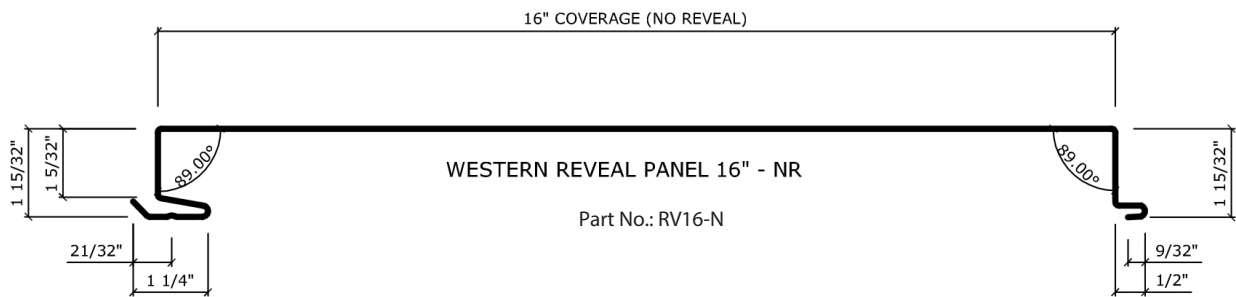

4107-21

WESTERN REVEAL® 3.0

3" REVEAL PANELS

Click on any one of the panels below to enlarge.

Finishes You've Never Seen Before®

WESTERN REVEAL® - 3.0
AVAILABLE SIZES

FACE	REVEAL	COVERAGE
12"	3"	15"
14"	3"	17"
16"	3"	19"
18"	3"	21"

4107-21

WESTERN REVEAL® NR

NO REVEAL PANELS

Click on any one of the panels below to enlarge.

Finishes You've Never Seen Before®

WESTERN REVEAL® - NR
AVAILABLE SIZES

FACE	REVEAL	COVERAGE
12"	NONE	12"
14"	NONE	14"
16"	NONE	16"
18"	NONE	18"