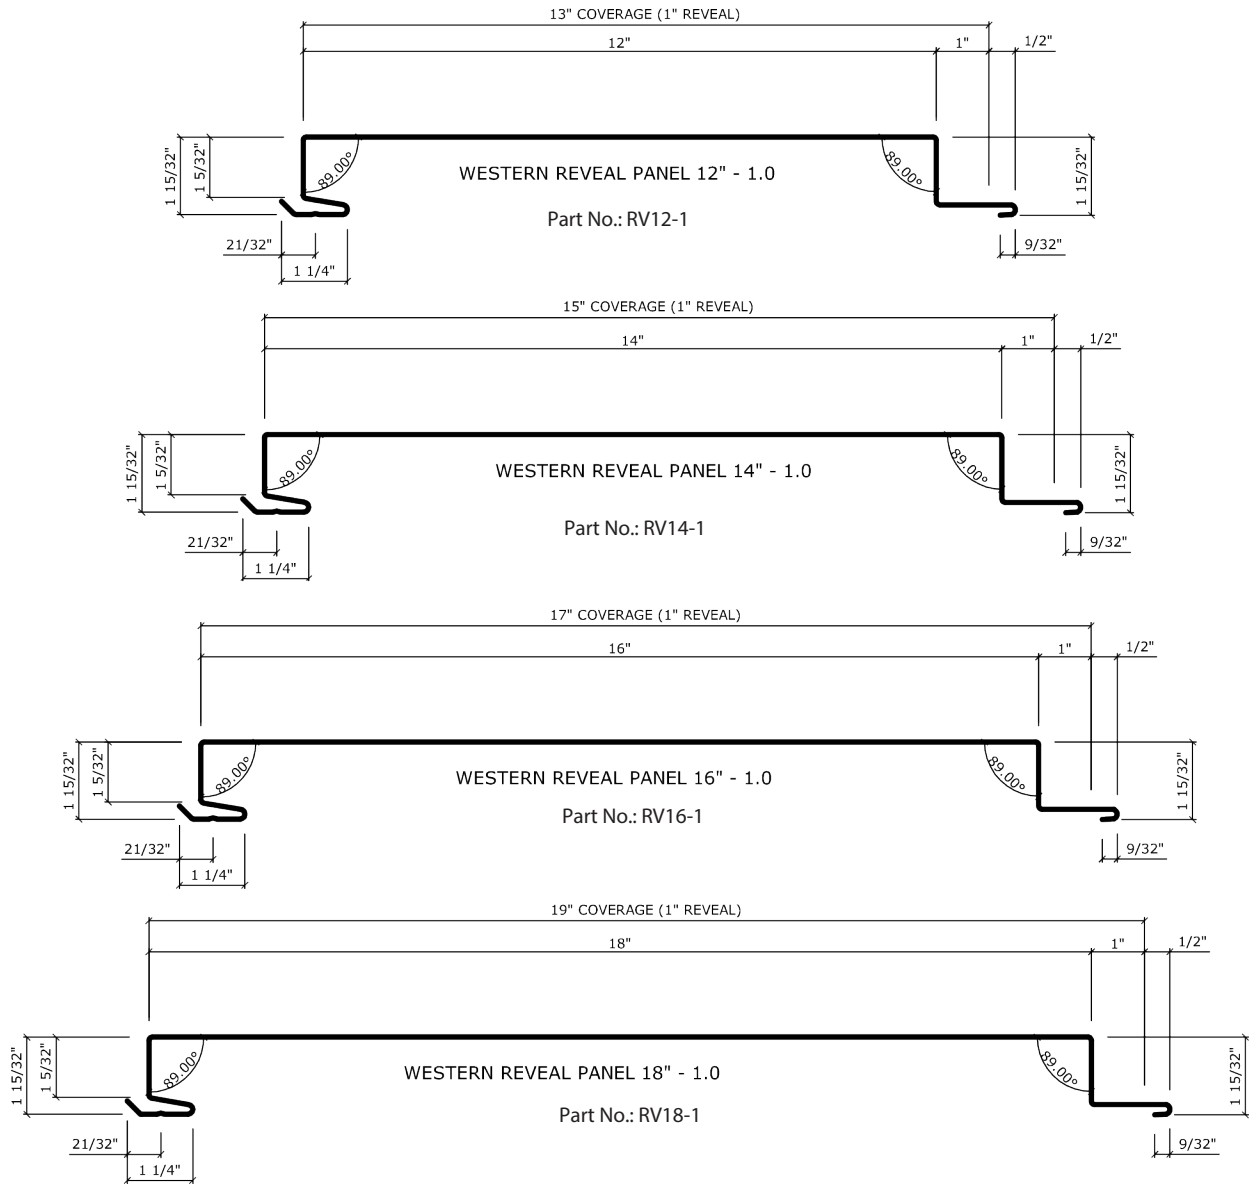

WESTERN REVEAL® 1.0

1" REVEAL PANELS

Click on any one of the panels below to enlarge.

Finishes You've Never Seen Before®

WESTERN REVEAL® - 1.0
AVAILABLE SIZES

FACE	REVEAL	COVERAGE
12"	1"	13"
14"	1"	15"
16"	1"	17"
18"	1"	19"

4107-21

WESTERN REVEAL® 2.0

2" REVEAL PANELS

Click on any one of the panels below to enlarge.

Finishes You've Never Seen Before®

WESTERN REVEAL® - 2.0
AVAILABLE SIZES

FACE	REVEAL	COVERAGE
12"	2"	14"
14"	2"	16"
16"	2"	18"
18"	2"	20"

4107-21

WESTERN REVEAL® 3.0

3" REVEAL PANELS

Click on any one of the panels below to enlarge.

Finishes You've Never Seen Before®

WESTERN REVEAL® - 3.0
AVAILABLE SIZES

FACE	REVEAL	COVERAGE
12"	3"	15"
14"	3"	17"
16"	3"	19"
18"	3"	21"

4107-21

WESTERN REVEAL® NR

NO REVEAL PANELS

Click on any one of the panels below to enlarge.

Finishes You've Never Seen Before®

WESTERN REVEAL® - NR
AVAILABLE SIZES

FACE	REVEAL	COVERAGE
12"	NONE	12"
14"	NONE	14"
16"	NONE	16"
18"	NONE	18"