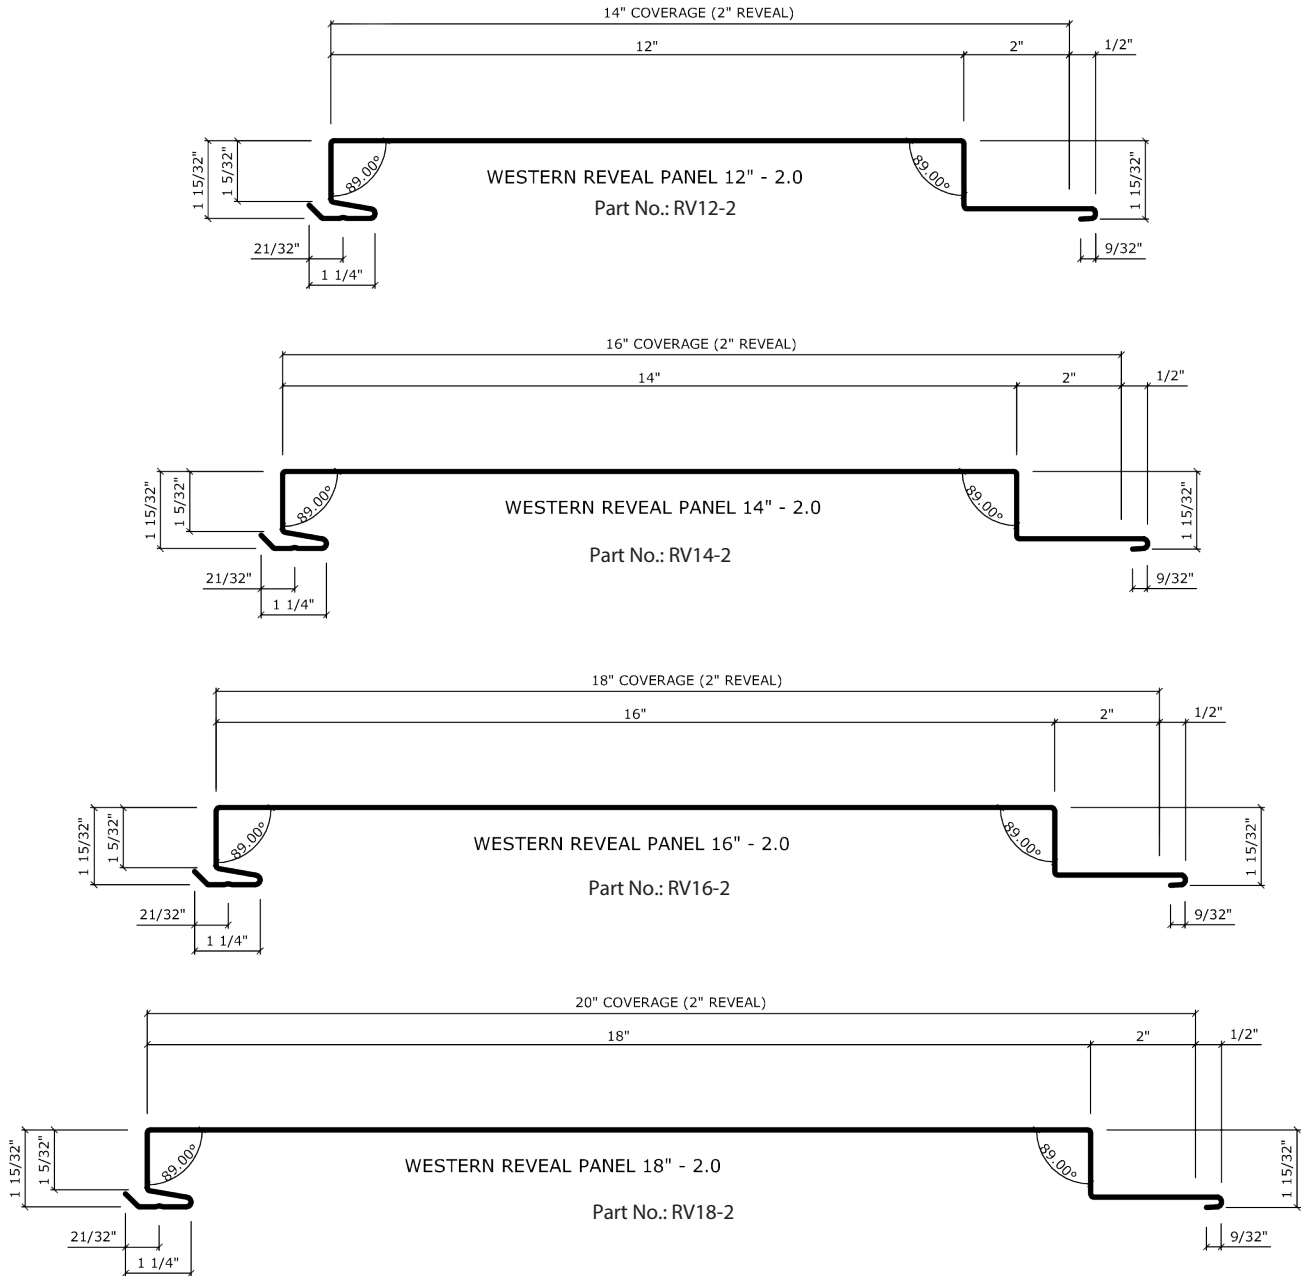

WESTERN REVEAL® 1.0

1" REVEAL PANELS

Click on any one of the panels below to enlarge.

Finishes You've Never Seen Before®

WESTERN REVEAL® - 1.0
AVAILABLE SIZES

FACE	REVEAL	COVERAGE
12"	1"	13"
14"	1"	15"
16"	1"	17"
18"	1"	19"

4107-21

WESTERN REVEAL® 2.0

2" REVEAL PANELS

Click on any one of the panels below to enlarge.

Finishes You've Never Seen Before®

WESTERN REVEAL® - 2.0
AVAILABLE SIZES

FACE	REVEAL	COVERAGE
12"	2"	14"
14"	2"	16"
16"	2"	18"
18"	2"	20"

4107-21

WESTERN REVEAL® 3.0

3" REVEAL PANELS

Click on any one of the panels below to enlarge.

Finishes You've Never Seen Before®

WESTERN REVEAL® - 3.0
AVAILABLE SIZES

FACE	REVEAL	COVERAGE
12"	3"	15"
14"	3"	17"
16"	3"	19"
18"	3"	21"

4107-21

WESTERN REVEAL® NR

NO REVEAL PANELS

Click on any one of the panels below to enlarge.

Finishes You've Never Seen Before®

WESTERN REVEAL® - NR
AVAILABLE SIZES

FACE	REVEAL	COVERAGE
12"	NONE	12"
14"	NONE	14"
16"	NONE	16"
18"	NONE	18"