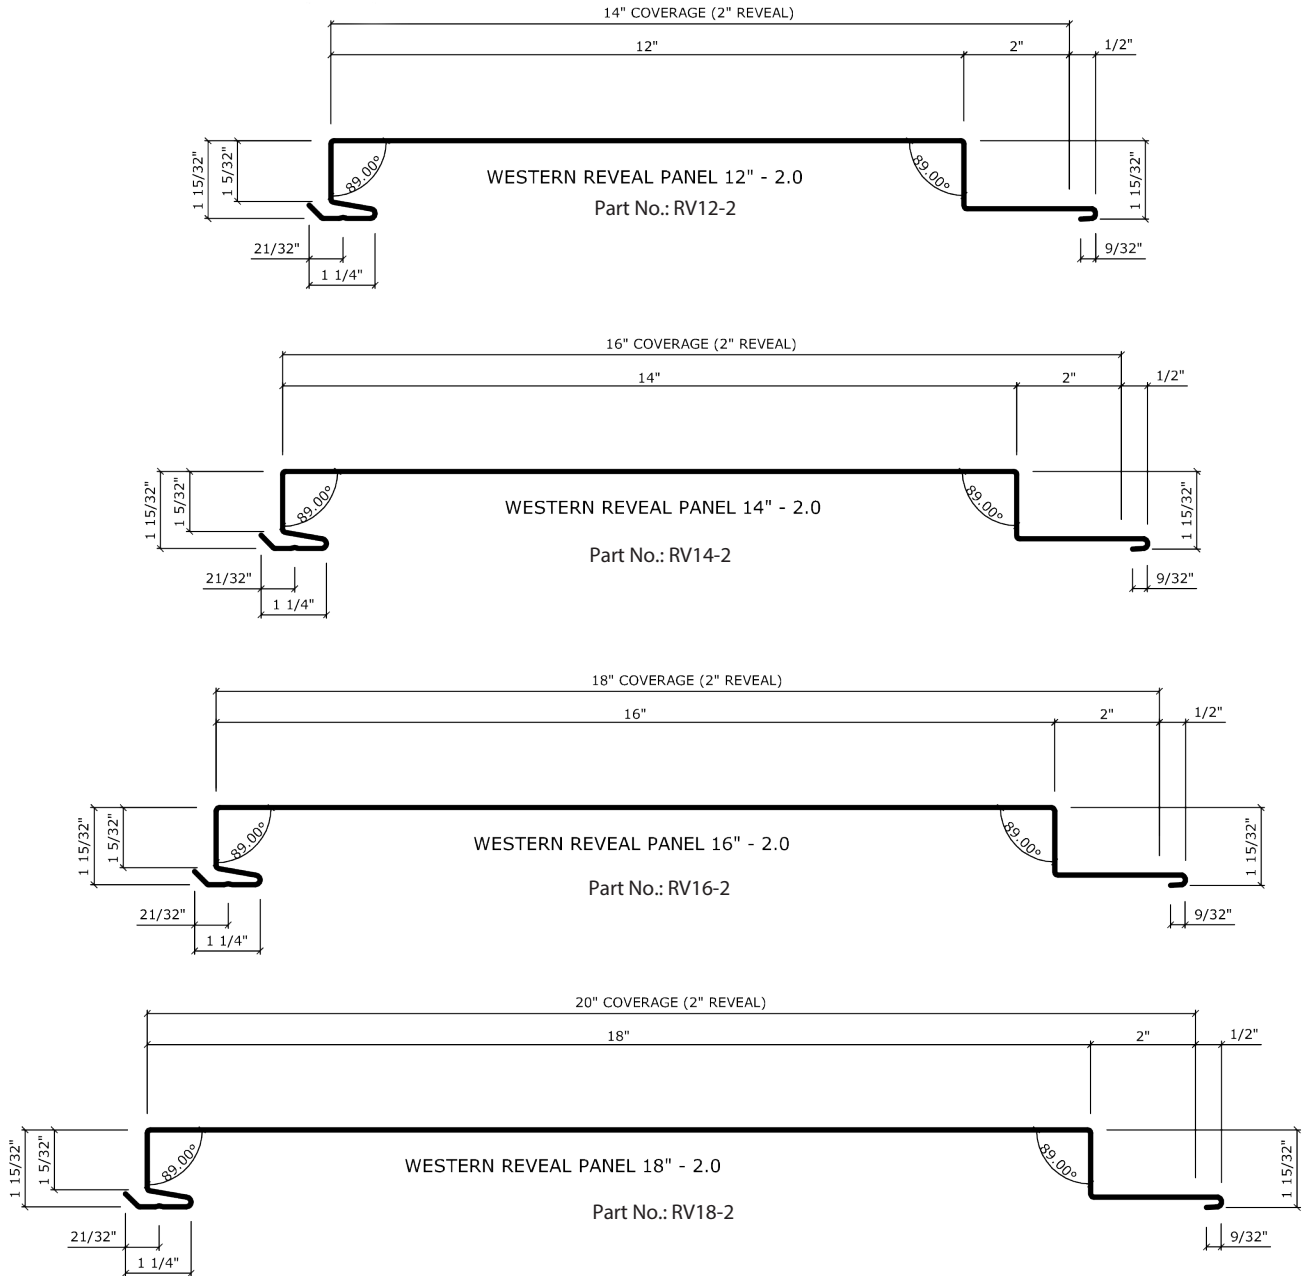

WESTERN REVEAL® 2.0

2" REVEAL PANELS

Click on any one of the panels below to enlarge.

Finishes You've Never Seen Before®

WESTERN REVEAL® - 2.0
AVAILABLE SIZES

FACE	REVEAL	COVERAGE
12"	2"	14"
14"	2"	16"
16"	2"	18"
18"	2"	20"

4107-21

WESTERN REVEAL® 3.0

3" REVEAL PANELS

Click on any one of the panels below to enlarge.

Finishes You've Never Seen Before®

WESTERN REVEAL® - 3.0
AVAILABLE SIZES

FACE	REVEAL	COVERAGE
12"	3"	15"
14"	3"	17"
16"	3"	19"
18"	3"	21"

4107-21

WESTERN REVEAL® NR

NO REVEAL PANELS

Click on any one of the panels below to enlarge.

Finishes You've Never Seen Before®

WESTERN REVEAL® - NR
AVAILABLE SIZES

FACE	REVEAL	COVERAGE
12"	NONE	12"
14"	NONE	14"
16"	NONE	16"
18"	NONE	18"

4107-21

WESTERN REVEAL® 1.0

1" REVEAL PANELS

Click on any one of the panels below to enlarge.

Finishes You've Never Seen Before®

WESTERN REVEAL® - 1.0
AVAILABLE SIZES

FACE	REVEAL	COVERAGE
12"	1"	13"
14"	1"	15"
16"	1"	17"
18"	1"	19"