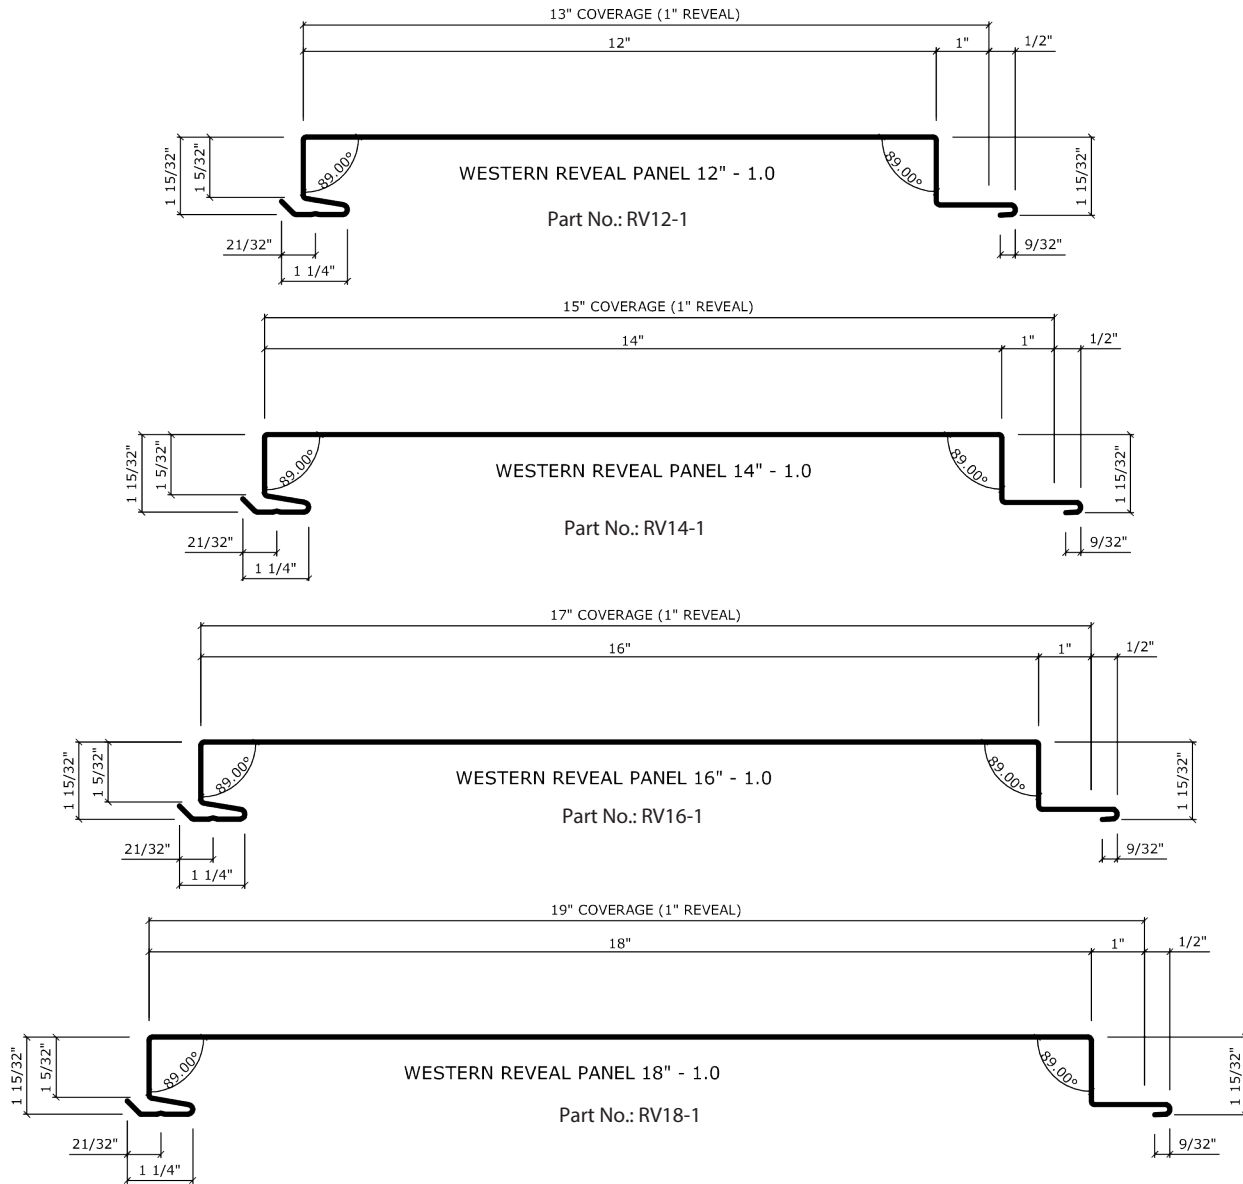

4107-21

WESTERN REVEAL® NR

NO REVEAL PANELS

Click on any one of the panels below to enlarge.

Finishes You've Never Seen Before®

WESTERN REVEAL® - NR
AVAILABLE SIZES

FACE	REVEAL	COVERAGE
12"	NONE	12"
14"	NONE	14"
16"	NONE	16"
18"	NONE	18"

4107-21

WESTERN REVEAL® 1.0

1" REVEAL PANELS

Click on any one of the panels below to enlarge.

Finishes You've Never Seen Before®

WESTERN REVEAL® - 1.0
AVAILABLE SIZES

FACE	REVEAL	COVERAGE
12"	1"	13"
14"	1"	15"
16"	1"	17"
18"	1"	19"