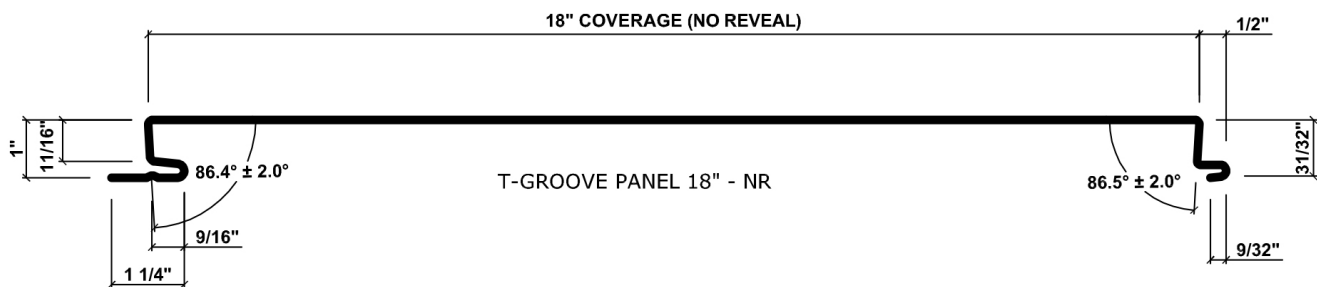

Finishes You've Never Seen Before®

T-GROOVE® 2.0

2" REVEAL PANELS

Click on any one of the panels below to enlarge.

T-GROOVE® - 2.0
AVAILABLE SIZES

FACE	REVEAL	COVERAGE
12"	2"	14"
14"	2"	16"
16"	2"	18"
18"	2"	20"

Finishes You've Never Seen Before®

T-GROOVE® 3.0

3" REVEAL PANELS

Click on any one of the panels below to enlarge.

T-GROOVE® - 3.0
AVAILABLE SIZES

FACE	REVEAL	COVERAGE
12"	3"	15"
14"	3"	17"
16"	3"	19"
18"	3"	21"

Finishes You've Never Seen Before®

T-GROOVE® NR NO REVEAL PANELS

Click on any one of the panels below to enlarge.

T-GROOVE® - NR
AVAILABLE SIZES

FACE	REVEAL	COVERAGE
12"	NONE	12"
14"	NONE	14"
16"	NONE	16"
18"	NONE	18"