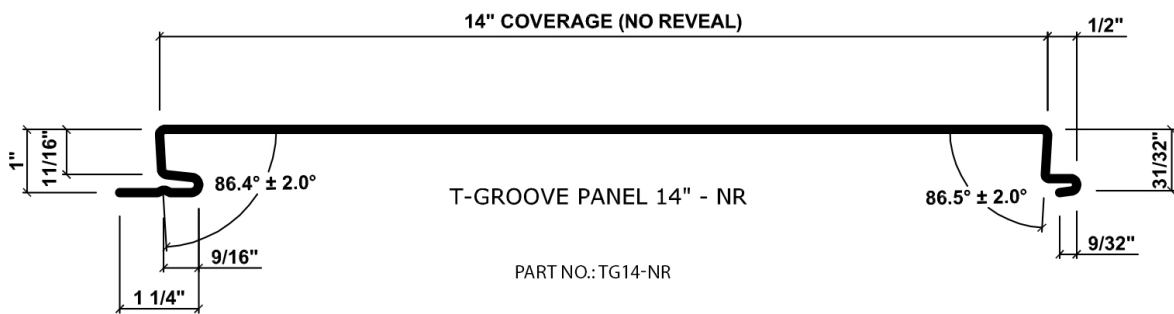

Finishes You've Never Seen Before®

T-GROOVE® 2.0

2" REVEAL PANELS

Click on any one of the panels below to enlarge.

T-GROOVE® - 2.0
AVAILABLE SIZES

FACE	REVEAL	COVERAGE
12"	2"	14"
14"	2"	16"
16"	2"	18"
18"	2"	20"

Finishes You've Never Seen Before®

T-GROOVE® 3.0

3" REVEAL PANELS

Click on any one of the panels below to enlarge.

T-GROOVE® - 3.0
AVAILABLE SIZES

FACE	REVEAL	COVERAGE
12"	3"	15"
14"	3"	17"
16"	3"	19"
18"	3"	21"

Finishes You've Never Seen Before®

T-GROOVE® NR NO REVEAL PANELS

Click on any one of the panels below to enlarge.

T-GROOVE® - NR
AVAILABLE SIZES

FACE	REVEAL	COVERAGE
12"	NONE	12"
14"	NONE	14"
16"	NONE	16"
18"	NONE	18"