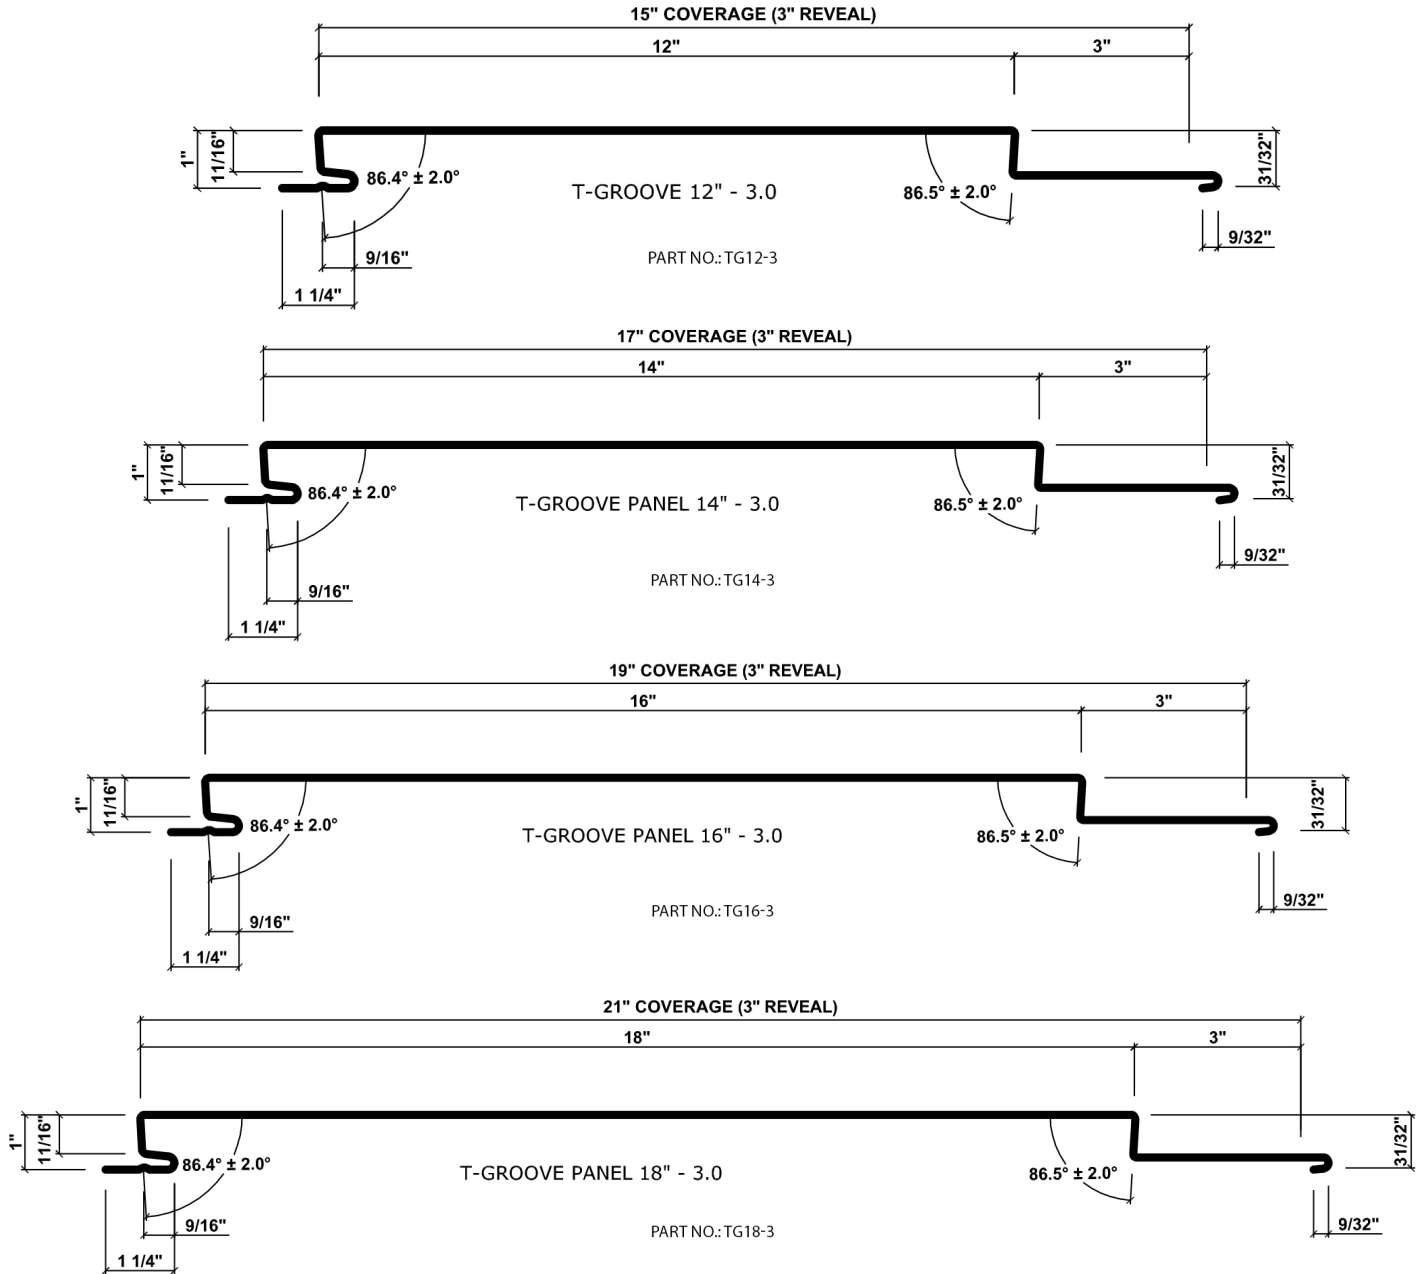

Finishes You've Never Seen Before®

T-GROOVE® 1.0

1" REVEAL PANELS

Click on any one of the panels below to enlarge.

T-GROOVE® - 1.0
AVAILABLE SIZES

FACE	REVEAL	COVERAGE
12"	1"	13"
14"	1"	15"
16"	1"	17"
18"	1"	19"

Finishes You've Never Seen Before®

T-GROOVE® 2.0

2" REVEAL PANELS

Click on any one of the panels below to enlarge.

T-GROOVE® - 2.0
AVAILABLE SIZES

FACE	REVEAL	COVERAGE
12"	2"	14"
14"	2"	16"
16"	2"	18"
18"	2"	20"

Finishes You've Never Seen Before®

T-GROOVE® 3.0

3" REVEAL PANELS

Click on any one of the panels below to enlarge.

T-GROOVE® - 3.0
AVAILABLE SIZES

FACE	REVEAL	COVERAGE
12"	3"	15"
14"	3"	17"
16"	3"	19"
18"	3"	21"

Finishes You've Never Seen Before®

T-GROOVE® NR NO REVEAL PANELS

Click on any one of the panels below to enlarge.

T-GROOVE® - NR
AVAILABLE SIZES

FACE	REVEAL	COVERAGE
12"	NONE	12"
14"	NONE	14"
16"	NONE	16"
18"	NONE	18"