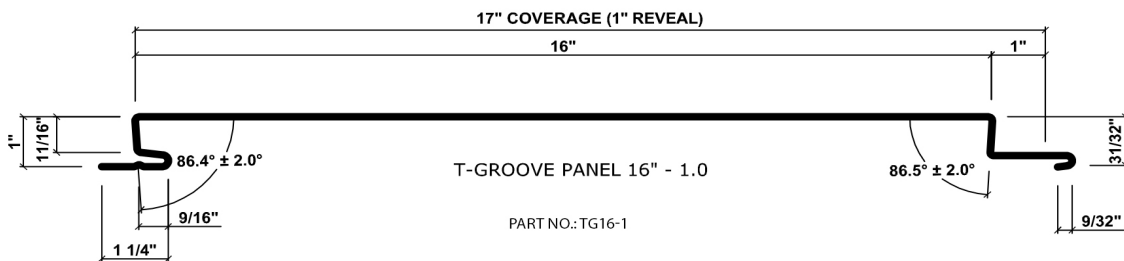

Finishes You've Never Seen Before®

T-GROOVE® 1.0

1" REVEAL PANELS

Click on any one of the panels below to enlarge.

T-GROOVE® - 1.0
AVAILABLE SIZES

FACE	REVEAL	COVERAGE
12"	1"	13"
14"	1"	15"
16"	1"	17"
18"	1"	19"

Finishes You've Never Seen Before®

T-GROOVE® 2.0

2" REVEAL PANELS

Click on any one of the panels below to enlarge.

T-GROOVE® - 2.0
AVAILABLE SIZES

FACE	REVEAL	COVERAGE
12"	2"	14"
14"	2"	16"
16"	2"	18"
18"	2"	20"

Finishes You've Never Seen Before®

T-GROOVE® 3.0

3" REVEAL PANELS

Click on any one of the panels below to enlarge.

T-GROOVE® - 3.0
AVAILABLE SIZES

FACE	REVEAL	COVERAGE
12"	3"	15"
14"	3"	17"
16"	3"	19"
18"	3"	21"

Finishes You've Never Seen Before®

T-GROOVE® NR NO REVEAL PANELS

Click on any one of the panels below to enlarge.

T-GROOVE® - NR
AVAILABLE SIZES

FACE	REVEAL	COVERAGE
12"	NONE	12"
14"	NONE	14"
16"	NONE	16"
18"	NONE	18"