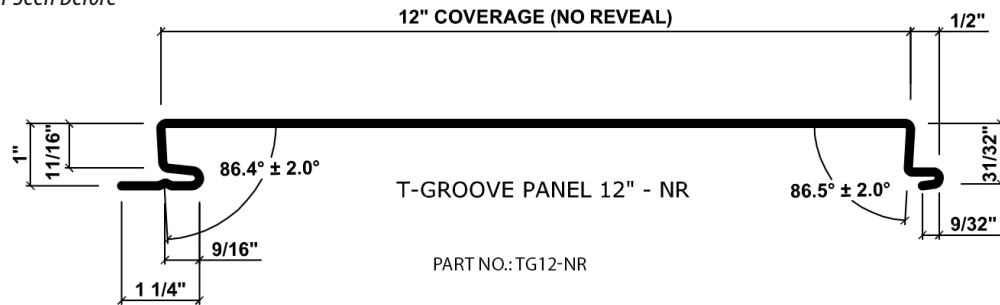

Finishes You've Never Seen Before®

T-GROOVE® 2.0

2" REVEAL PANELS

Click on any one of the panels below to enlarge.

T-GROOVE® - 2.0
AVAILABLE SIZES

FACE	REVEAL	COVERAGE
12"	2"	14"
14"	2"	16"
16"	2"	18"
18"	2"	20"

Finishes You've Never Seen Before®

T-GROOVE® 3.0

3" REVEAL PANELS

Click on any one of the panels below to enlarge.

T-GROOVE® - 3.0
AVAILABLE SIZES

FACE	REVEAL	COVERAGE
12"	3"	15"
14"	3"	17"
16"	3"	19"
18"	3"	21"

Finishes You've Never Seen Before®

T-GROOVE® NR NO REVEAL PANELS

Click on any one of the panels below to enlarge.

T-GROOVE® - NR
AVAILABLE SIZES

FACE	REVEAL	COVERAGE
12"	NONE	12"
14"	NONE	14"
16"	NONE	16"
18"	NONE	18"