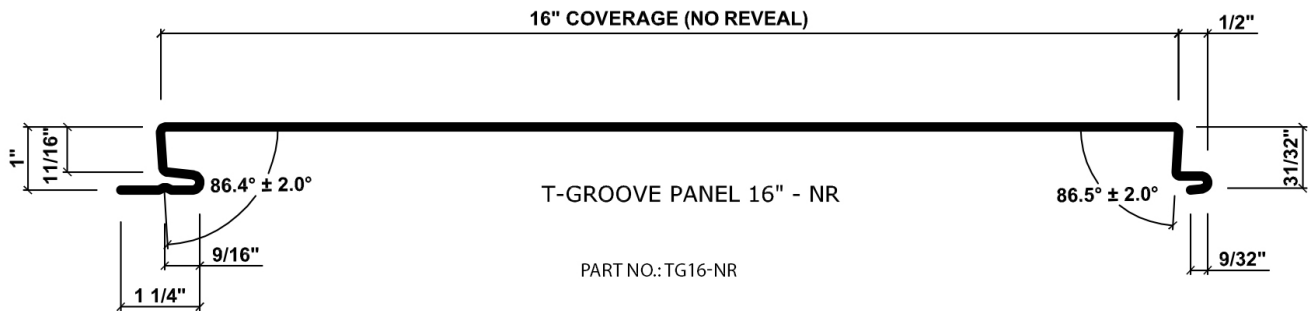

Finishes You've Never Seen Before®

T-GROOVE® 2.0

2" REVEAL PANELS

Click on any one of the panels below to enlarge.

T-GROOVE® - 2.0
AVAILABLE SIZES

FACE	REVEAL	COVERAGE
12"	2"	14"
14"	2"	16"
16"	2"	18"
18"	2"	20"

Finishes You've Never Seen Before®

T-GROOVE® 3.0

3" REVEAL PANELS

Click on any one of the panels below to enlarge.

T-GROOVE® - 3.0
AVAILABLE SIZES

FACE	REVEAL	COVERAGE
12"	3"	15"
14"	3"	17"
16"	3"	19"
18"	3"	21"

Finishes You've Never Seen Before®

T-GROOVE® NR NO REVEAL PANELS

Click on any one of the panels below to enlarge.

T-GROOVE® - NR
AVAILABLE SIZES

FACE	REVEAL	COVERAGE
12"	NONE	12"
14"	NONE	14"
16"	NONE	16"
18"	NONE	18"