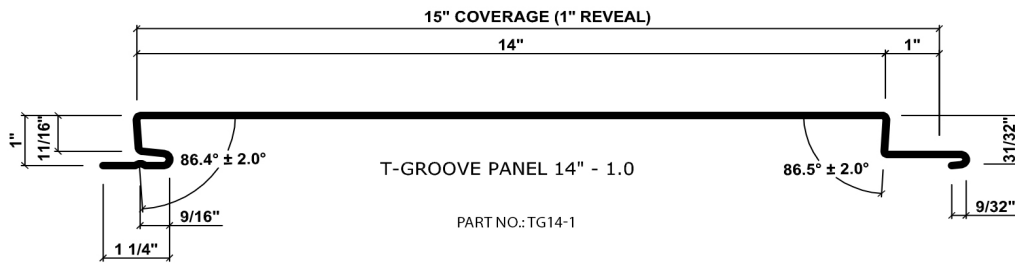

Finishes You've Never Seen Before®

T-GROOVE® 1.0

1" REVEAL PANELS

Click on any one of the panels below to enlarge.

T-GROOVE® - 1.0
AVAILABLE SIZES

FACE	REVEAL	COVERAGE
12"	1"	13"
14"	1"	15"
16"	1"	17"
18"	1"	19"

Finishes You've Never Seen Before®

T-GROOVE® 2.0

2" REVEAL PANELS

Click on any one of the panels below to enlarge.

T-GROOVE® - 2.0
AVAILABLE SIZES

FACE	REVEAL	COVERAGE
12"	2"	14"
14"	2"	16"
16"	2"	18"
18"	2"	20"

Finishes You've Never Seen Before®

T-GROOVE® 3.0

3" REVEAL PANELS

Click on any one of the panels below to enlarge.

T-GROOVE® - 3.0
AVAILABLE SIZES

FACE	REVEAL	COVERAGE
12"	3"	15"
14"	3"	17"
16"	3"	19"
18"	3"	21"

Finishes You've Never Seen Before®

T-GROOVE® NR NO REVEAL PANELS

Click on any one of the panels below to enlarge.

T-GROOVE® - NR
AVAILABLE SIZES

FACE	REVEAL	COVERAGE
12"	NONE	12"
14"	NONE	14"
16"	NONE	16"
18"	NONE	18"