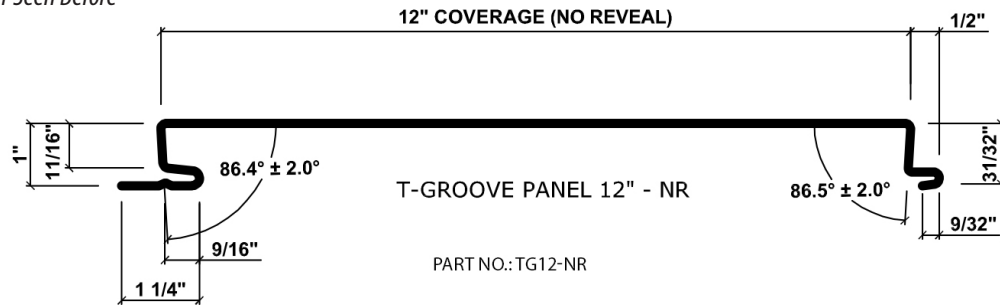

4147-22

T-GROOVE® 2.0

2" REVEAL PANELS

Click on any one of the panels below to enlarge.

Finishes You've Never Seen Before®

T-GROOVE® - 2.0
AVAILABLE SIZES

FACE	REVEAL	COVERAGE
12"	2"	14"
14"	2"	16"
16"	2"	18"
18"	2"	20"

4147-22

T-GROOVE® NR

NO REVEAL PANELS

Click on any one of the panels below to enlarge.

Finishes You've Never Seen Before®

T-GROOVE® - NR
AVAILABLE SIZES

FACE	REVEAL	COVERAGE
12"	NONE	12"
14"	NONE	14"
16"	NONE	16"
18"	NONE	18"