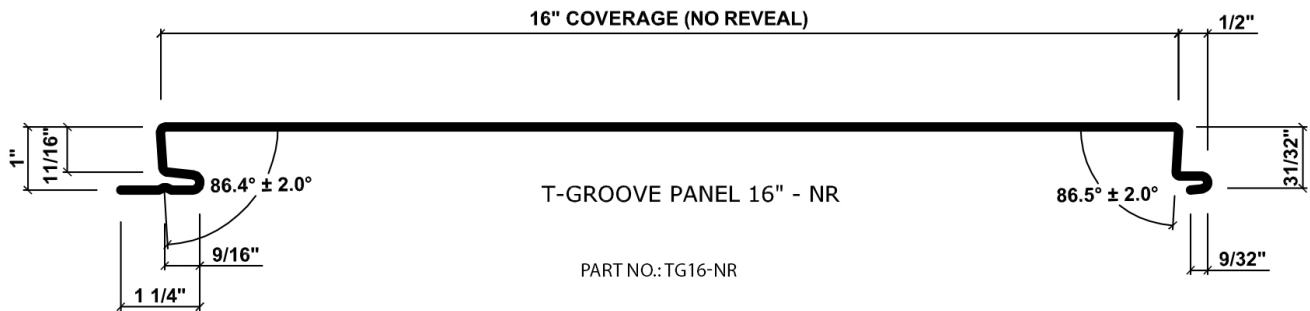

4147-22

T-GROOVE® 2.0

2" REVEAL PANELS

Click on any one of the panels below to enlarge.

Finishes You've Never Seen Before®

T-GROOVE® - 2.0
AVAILABLE SIZES

FACE	REVEAL	COVERAGE
12"	2"	14"
14"	2"	16"
16"	2"	18"
18"	2"	20"

4147-22

T-GROOVE® NR

NO REVEAL PANELS

Click on any one of the panels below to enlarge.

Finishes You've Never Seen Before®

T-GROOVE® - NR
AVAILABLE SIZES

FACE	REVEAL	COVERAGE
12"	NONE	12"
14"	NONE	14"
16"	NONE	16"
18"	NONE	18"