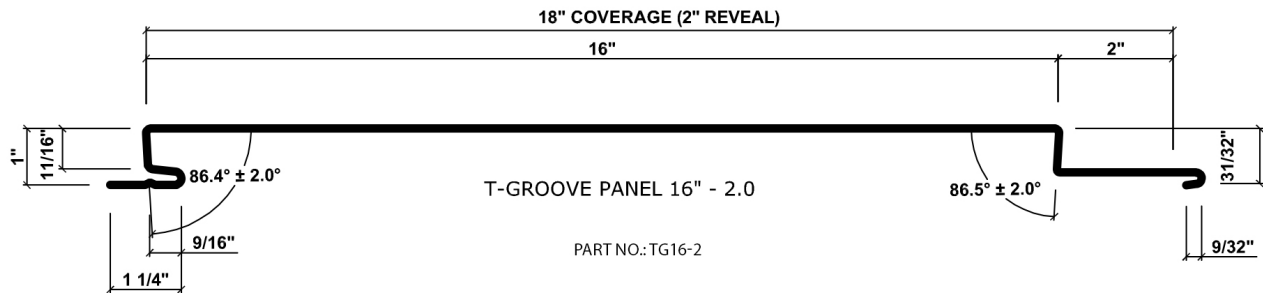

4147-22

T-GROOVE® 2.0

2" REVEAL PANELS

Click on any one of the panels below to enlarge.

Finishes You've Never Seen Before®

T-GROOVE® - 2.0
AVAILABLE SIZES

FACE	REVEAL	COVERAGE
12"	2"	14"
14"	2"	16"
16"	2"	18"
18"	2"	20"

4147-22

T-GROOVE® NR

NO REVEAL PANELS

Click on any one of the panels below to enlarge.

Finishes You've Never Seen Before®

T-GROOVE® - NR
AVAILABLE SIZES

FACE	REVEAL	COVERAGE
12"	NONE	12"
14"	NONE	14"
16"	NONE	16"
18"	NONE	18"