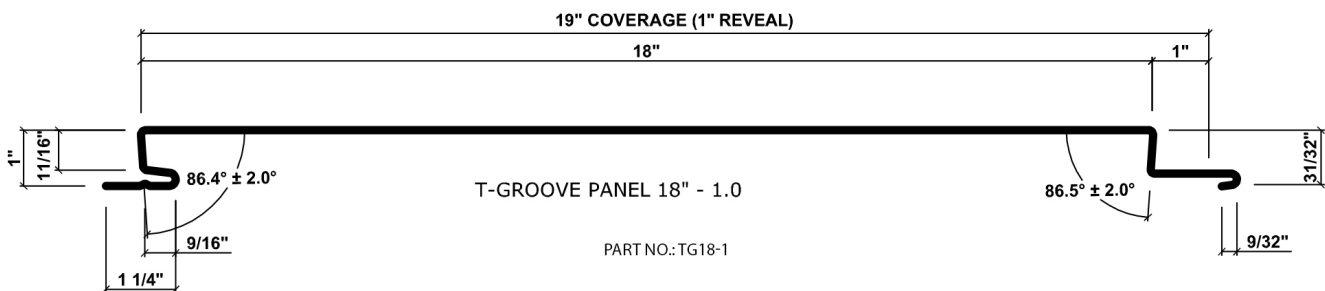

T-GROOVE® 3.0

3" REVEAL PANELS

Click on any one of the panels below to enlarge.

Finishes You've Never Seen Before®

T-GROOVE® - 3.0 AVAILABLE SIZES

FACE	REVEAL	COVERAGE
12"	3"	15"
14"	3"	17"
16"	3"	19"
18"	3"	21"

T-GROOVE® 1.0

1" REVEAL PANELS

Click on any one of the panels below to enlarge.

Finishes You've Never Seen Before®

T-GROOVE® - 1.0
AVAILABLE SIZES

FACE	REVEAL	COVERAGE
12"	1"	13"
14"	1"	15"
16"	1"	17"
18"	1"	19"

4147-22

T-GROOVE® 2.0

2" REVEAL PANELS

Click on any one of the panels below to enlarge.

Finishes You've Never Seen Before®

T-GROOVE® - 2.0
AVAILABLE SIZES

FACE	REVEAL	COVERAGE
12"	2"	14"
14"	2"	16"
16"	2"	18"
18"	2"	20"