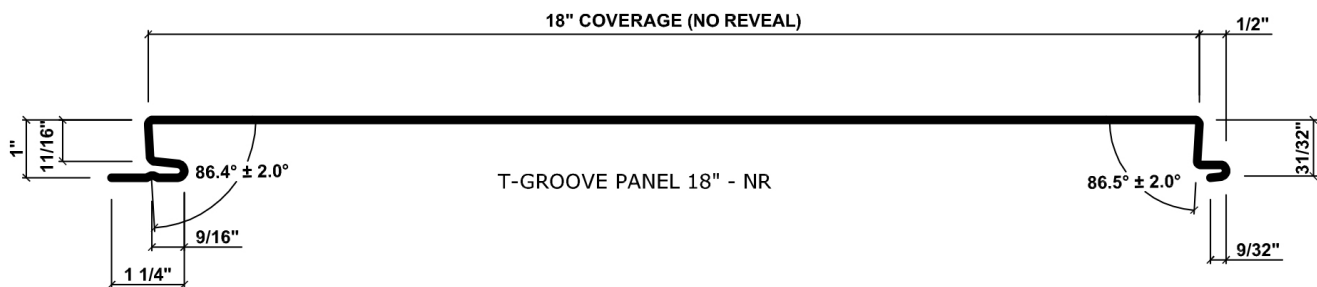

4147-22

T-GROOVE® NR

NO REVEAL PANELS

Click on any one of the panels below to enlarge.

Finishes You've Never Seen Before®

T-GROOVE® - NR
AVAILABLE SIZES

FACE	REVEAL	COVERAGE
12"	NONE	12"
14"	NONE	14"
16"	NONE	16"
18"	NONE	18"