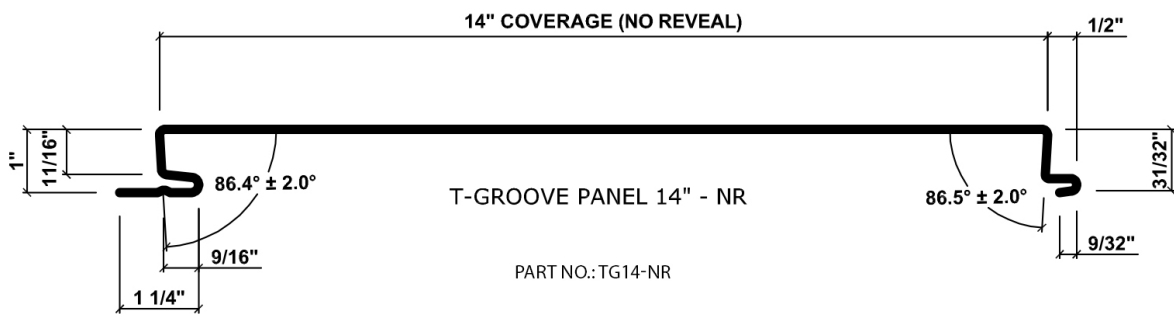

4147-22

T-GROOVE® NR

NO REVEAL PANELS

Click on any one of the panels below to enlarge.

Finishes You've Never Seen Before®

T-GROOVE® - NR
AVAILABLE SIZES

FACE	REVEAL	COVERAGE
12"	NONE	12"
14"	NONE	14"
16"	NONE	16"
18"	NONE	18"