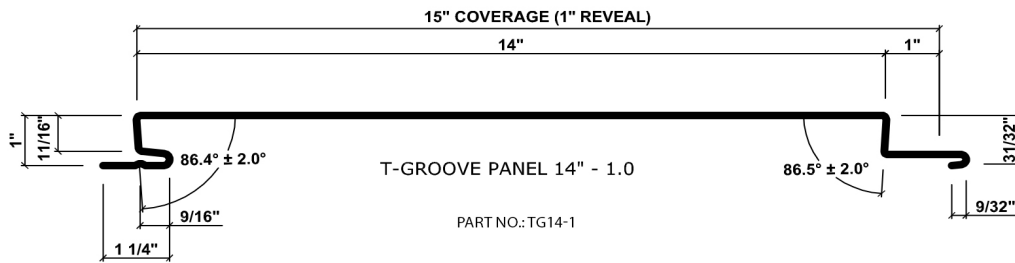

T-GROOVE® 3.0

3" REVEAL PANELS

Click on any one of the panels below to enlarge.

Finishes You've Never Seen Before®

T-GROOVE® - 3.0 AVAILABLE SIZES

FACE	REVEAL	COVERAGE
12"	3"	15"
14"	3"	17"
16"	3"	19"
18"	3"	21"

T-GROOVE® 1.0

1" REVEAL PANELS

Click on any one of the panels below to enlarge.

Finishes You've Never Seen Before®

T-GROOVE® - 1.0
AVAILABLE SIZES

FACE	REVEAL	COVERAGE
12"	1"	13"
14"	1"	15"
16"	1"	17"
18"	1"	19"

4147-22

T-GROOVE® 2.0

2" REVEAL PANELS

Click on any one of the panels below to enlarge.

Finishes You've Never Seen Before®

T-GROOVE® - 2.0
AVAILABLE SIZES

FACE	REVEAL	COVERAGE
12"	2"	14"
14"	2"	16"
16"	2"	18"
18"	2"	20"

4147-22

T-GROOVE® NR

NO REVEAL PANELS

Click on any one of the panels below to enlarge.

Finishes You've Never Seen Before®

T-GROOVE® - NR
AVAILABLE SIZES

FACE	REVEAL	COVERAGE
12"	NONE	12"
14"	NONE	14"
16"	NONE	16"
18"	NONE	18"