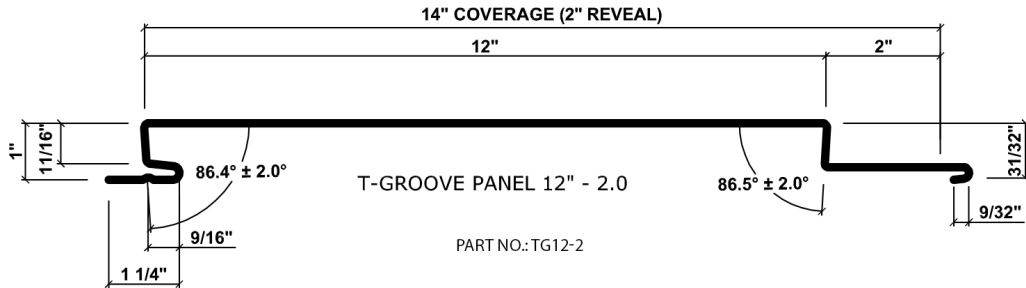

T-GROOVE® 1.0

1" REVEAL PANELS

Click on any one of the panels below to enlarge.

Finishes You've Never Seen Before®

T-GROOVE® - 1.0
AVAILABLE SIZES

FACE	REVEAL	COVERAGE
12"	1"	13"
14"	1"	15"
16"	1"	17"
18"	1"	19"

4147-22

T-GROOVE® 2.0

2" REVEAL PANELS

Click on any one of the panels below to enlarge.

Finishes You've Never Seen Before®

T-GROOVE® - 2.0
AVAILABLE SIZES

FACE	REVEAL	COVERAGE
12"	2"	14"
14"	2"	16"
16"	2"	18"
18"	2"	20"

4147-22

T-GROOVE® NR

NO REVEAL PANELS

Click on any one of the panels below to enlarge.

Finishes You've Never Seen Before®

T-GROOVE® - NR
AVAILABLE SIZES

FACE	REVEAL	COVERAGE
12"	NONE	12"
14"	NONE	14"
16"	NONE	16"
18"	NONE	18"