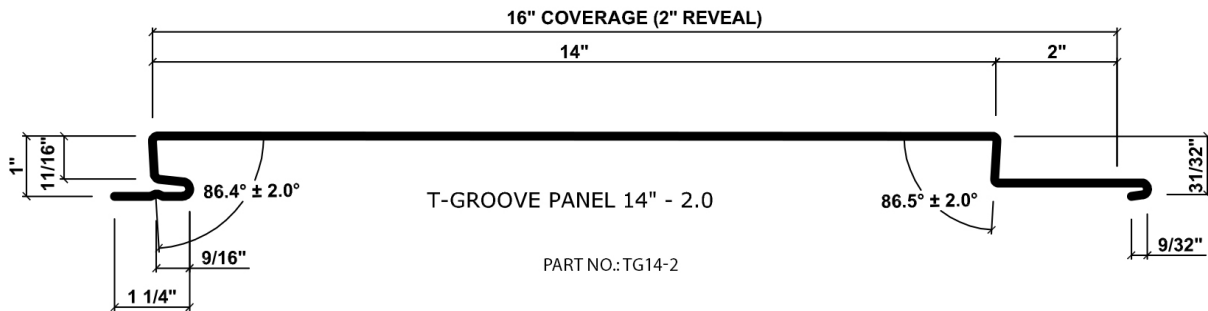

4147-22

T-GROOVE® 2.0

2" REVEAL PANELS

Click on any one of the panels below to enlarge.

Finishes You've Never Seen Before®

T-GROOVE® - 2.0
AVAILABLE SIZES

FACE	REVEAL	COVERAGE
12"	2"	14"
14"	2"	16"
16"	2"	18"
18"	2"	20"

4147-22

T-GROOVE® NR

NO REVEAL PANELS

Click on any one of the panels below to enlarge.

Finishes You've Never Seen Before®

T-GROOVE® - NR
AVAILABLE SIZES

FACE	REVEAL	COVERAGE
12"	NONE	12"
14"	NONE	14"
16"	NONE	16"
18"	NONE	18"