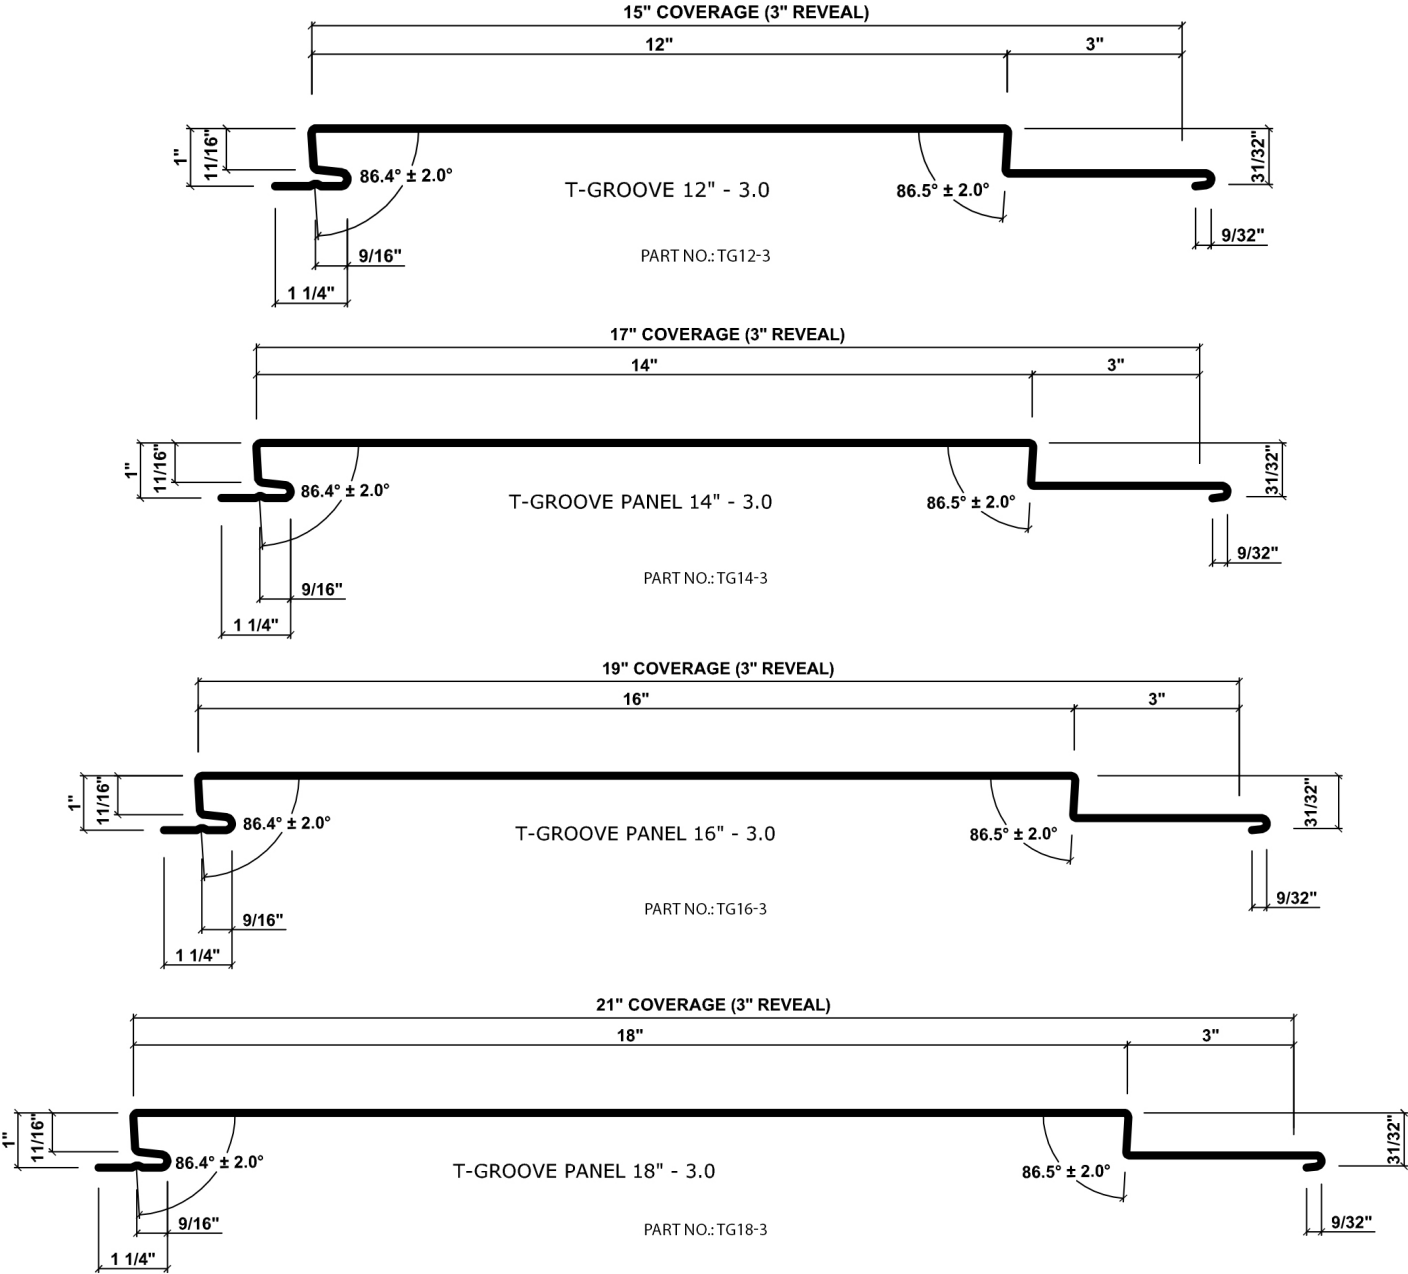

T-GROOVE® 3.0

3" REVEAL PANELS

Click on any one of the panels below to enlarge.

Finishes You've Never Seen Before®

T-GROOVE® - 3.0 AVAILABLE SIZES

FACE	REVEAL	COVERAGE
12"	3"	15"
14"	3"	17"
16"	3"	19"
18"	3"	21"

T-GROOVE® 1.0

1" REVEAL PANELS

Click on any one of the panels below to enlarge.

Finishes You've Never Seen Before®

T-GROOVE® - 1.0
AVAILABLE SIZES

FACE	REVEAL	COVERAGE
12"	1"	13"
14"	1"	15"
16"	1"	17"
18"	1"	19"

4147-22

T-GROOVE® 2.0

2" REVEAL PANELS

Click on any one of the panels below to enlarge.

Finishes You've Never Seen Before®

T-GROOVE® - 2.0
AVAILABLE SIZES

FACE	REVEAL	COVERAGE
12"	2"	14"
14"	2"	16"
16"	2"	18"
18"	2"	20"

4147-22

T-GROOVE® NR

NO REVEAL PANELS

Click on any one of the panels below to enlarge.

Finishes You've Never Seen Before®

T-GROOVE® - NR
AVAILABLE SIZES

FACE	REVEAL	COVERAGE
12"	NONE	12"
14"	NONE	14"
16"	NONE	16"
18"	NONE	18"