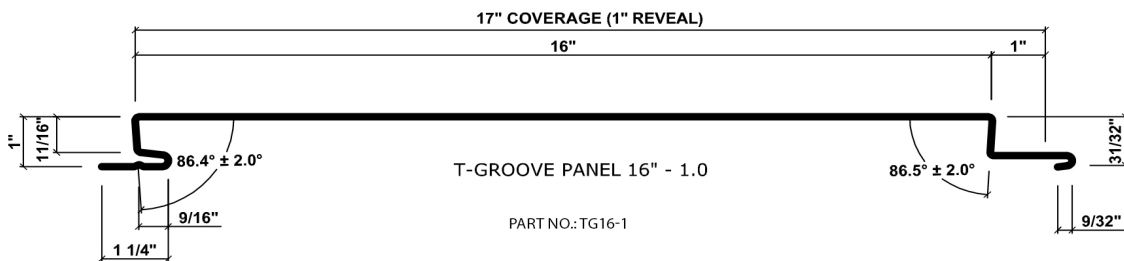

T-GROOVE® 3.0

3" REVEAL PANELS

Click on any one of the panels below to enlarge.

Finishes You've Never Seen Before®

T-GROOVE® - 3.0 AVAILABLE SIZES

FACE	REVEAL	COVERAGE
12"	3"	15"
14"	3"	17"
16"	3"	19"
18"	3"	21"

T-GROOVE® 1.0

1" REVEAL PANELS

Click on any one of the panels below to enlarge.

Finishes You've Never Seen Before®

T-GROOVE® - 1.0
AVAILABLE SIZES

FACE	REVEAL	COVERAGE
12"	1"	13"
14"	1"	15"
16"	1"	17"
18"	1"	19"

4147-22

T-GROOVE® 2.0

2" REVEAL PANELS

Click on any one of the panels below to enlarge.

Finishes You've Never Seen Before®

T-GROOVE® - 2.0
AVAILABLE SIZES

FACE	REVEAL	COVERAGE
12"	2"	14"
14"	2"	16"
16"	2"	18"
18"	2"	20"