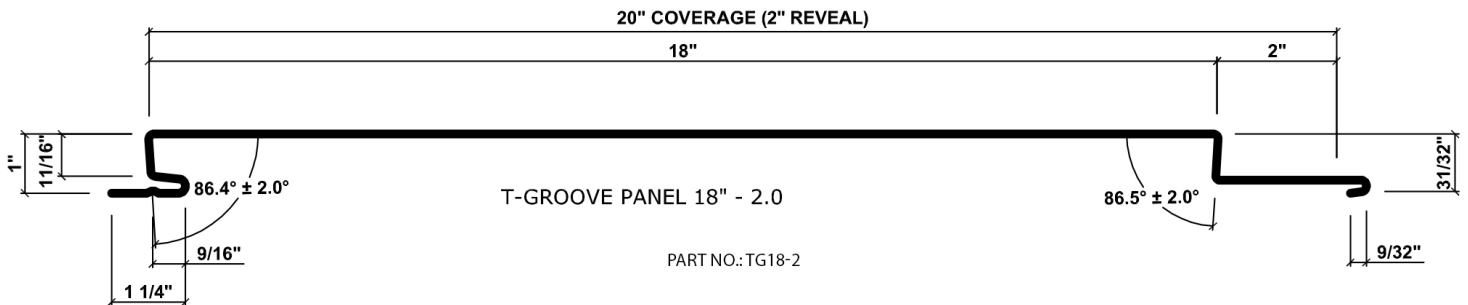

4147-22

T-GROOVE® 2.0

2" REVEAL PANELS

Click on any one of the panels below to enlarge.

Finishes You've Never Seen Before®

T-GROOVE® - 2.0
AVAILABLE SIZES

FACE	REVEAL	COVERAGE
12"	2"	14"
14"	2"	16"
16"	2"	18"
18"	2"	20"

4147-22

T-GROOVE® NR

NO REVEAL PANELS

Click on any one of the panels below to enlarge.

Finishes You've Never Seen Before®

T-GROOVE® - NR
AVAILABLE SIZES

FACE	REVEAL	COVERAGE
12"	NONE	12"
14"	NONE	14"
16"	NONE	16"
18"	NONE	18"