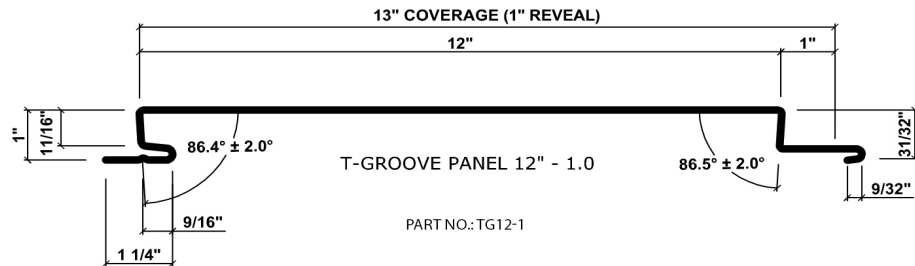

T-GROOVE® 3.0

3" REVEAL PANELS

Click on any one of the panels below to enlarge.

Finishes You've Never Seen Before®

T-GROOVE® - 3.0 AVAILABLE SIZES

FACE	REVEAL	COVERAGE
12"	3"	15"
14"	3"	17"
16"	3"	19"
18"	3"	21"

T-GROOVE® 1.0

1" REVEAL PANELS

Click on any one of the panels below to enlarge.

Finishes You've Never Seen Before®

T-GROOVE® - 1.0
AVAILABLE SIZES

FACE	REVEAL	COVERAGE
12"	1"	13"
14"	1"	15"
16"	1"	17"
18"	1"	19"

4147-22

T-GROOVE® 2.0

2" REVEAL PANELS

Click on any one of the panels below to enlarge.

Finishes You've Never Seen Before®

T-GROOVE® - 2.0
AVAILABLE SIZES

FACE	REVEAL	COVERAGE
12"	2"	14"
14"	2"	16"
16"	2"	18"
18"	2"	20"