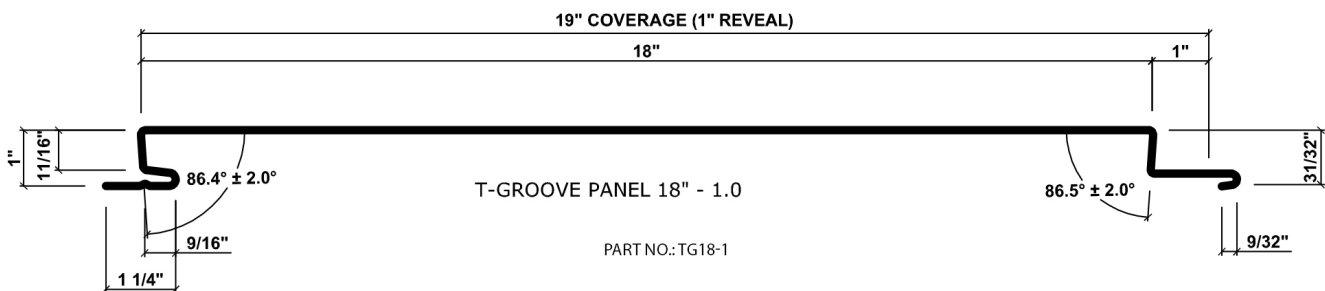

4147-22

T-GROOVE® 1.0

1" REVEAL PANELS

Click on any one of the panels below to enlarge.

Finishes You've Never Seen Before®

T-GROOVE® - 1.0
AVAILABLE SIZES

FACE	REVEAL	COVERAGE
12"	1"	13"
14"	1"	15"
16"	1"	17"
18"	1"	19"