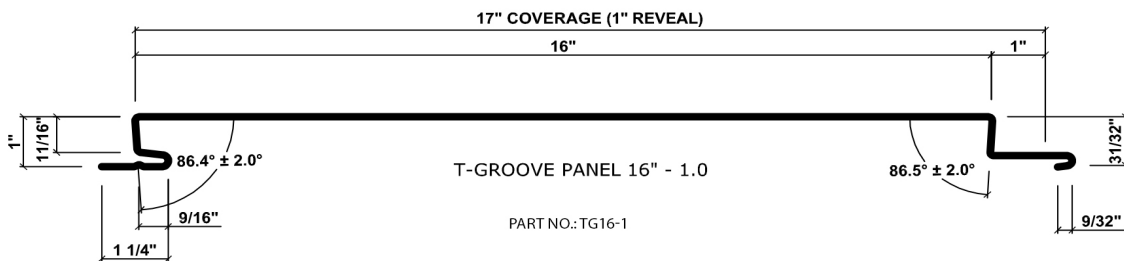

4147-22

T-GROOVE® 2.0

2" REVEAL PANELS

Click on any one of the panels below to enlarge.

Finishes You've Never Seen Before®

T-GROOVE® - 2.0
AVAILABLE SIZES

FACE	REVEAL	COVERAGE
12"	2"	14"
14"	2"	16"
16"	2"	18"
18"	2"	20"

4147-22

T-GROOVE® 1.0

1" REVEAL PANELS

Click on any one of the panels below to enlarge.

Finishes You've Never Seen Before®

T-GROOVE® - 1.0
AVAILABLE SIZES

FACE	REVEAL	COVERAGE
12"	1"	13"
14"	1"	15"
16"	1"	17"
18"	1"	19"