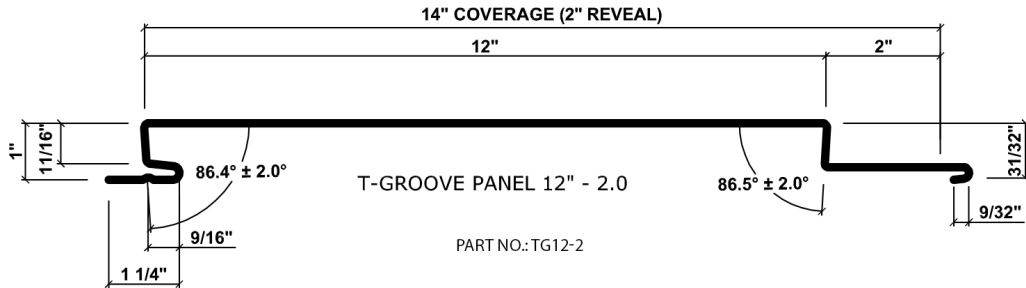

4147-22

T-GROOVE® 2.0

2" REVEAL PANELS

Click on any one of the panels below to enlarge.

Finishes You've Never Seen Before®

T-GROOVE® - 2.0
AVAILABLE SIZES

FACE	REVEAL	COVERAGE
12"	2"	14"
14"	2"	16"
16"	2"	18"
18"	2"	20"

4147-22

T-GROOVE® 1.0

1" REVEAL PANELS

Click on any one of the panels below to enlarge.

Finishes You've Never Seen Before®

T-GROOVE® - 1.0
AVAILABLE SIZES

FACE	REVEAL	COVERAGE
12"	1"	13"
14"	1"	15"
16"	1"	17"
18"	1"	19"