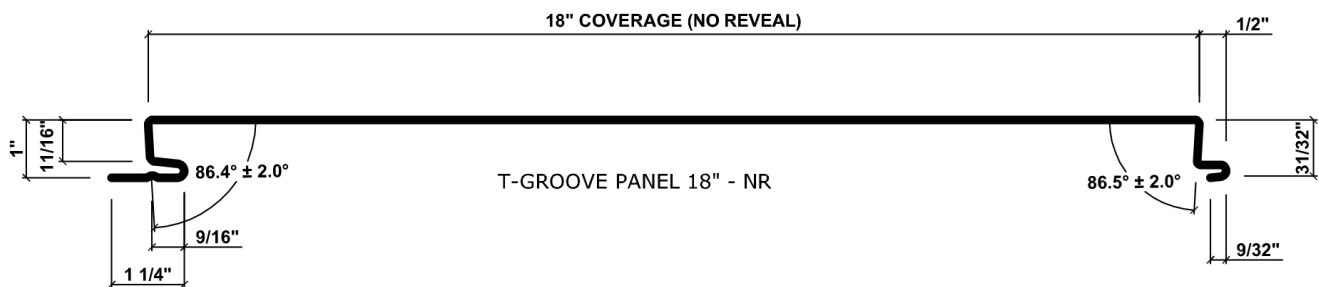

T-GROOVE® NR

NO REVEAL PANELS

Click on any one of the panels below to enlarge.

Finishes You've Never Seen Before®

T-GROOVE® - NR
AVAILABLE SIZES

FACE	REVEAL	COVERAGE
12"	NONE	12"
14"	NONE	14"
16"	NONE	16"
18"	NONE	18"

4147-22

T-GROOVE® 3.0

3" REVEAL PANELS

Click on any one of the panels below to enlarge.

Finishes You've Never Seen Before®

T-GROOVE® - 3.0
 AVAILABLE SIZES

FACE	REVEAL	COVERAGE
12"	3"	15"
14"	3"	17"
16"	3"	19"
18"	3"	21"

4147-22

T-GROOVE® 2.0

2" REVEAL PANELS

Click on any one of the panels below to enlarge.

Finishes You've Never Seen Before®

T-GROOVE® - 2.0
AVAILABLE SIZES

FACE	REVEAL	COVERAGE
12"	2"	14"
14"	2"	16"
16"	2"	18"
18"	2"	20"