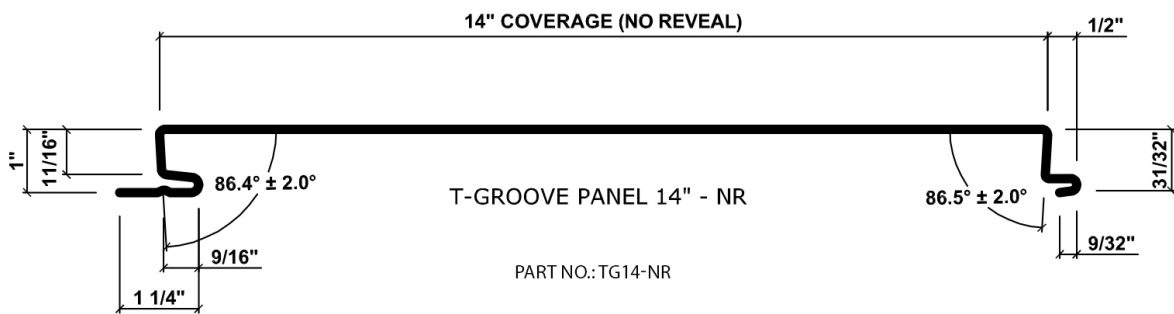

T-GROOVE® NR

NO REVEAL PANELS

Click on any one of the panels below to enlarge.

Finishes You've Never Seen Before®

T-GROOVE® - NR
AVAILABLE SIZES

FACE	REVEAL	COVERAGE
12"	NONE	12"
14"	NONE	14"
16"	NONE	16"
18"	NONE	18"

4147-22

T-GROOVE® 3.0

3" REVEAL PANELS

Click on any one of the panels below to enlarge.

Finishes You've Never Seen Before®

T-GROOVE® - 3.0
 AVAILABLE SIZES

FACE	REVEAL	COVERAGE
12"	3"	15"
14"	3"	17"
16"	3"	19"
18"	3"	21"

4147-22

T-GROOVE® 2.0

2" REVEAL PANELS

Click on any one of the panels below to enlarge.

Finishes You've Never Seen Before®

T-GROOVE® - 2.0
AVAILABLE SIZES

FACE	REVEAL	COVERAGE
12"	2"	14"
14"	2"	16"
16"	2"	18"
18"	2"	20"