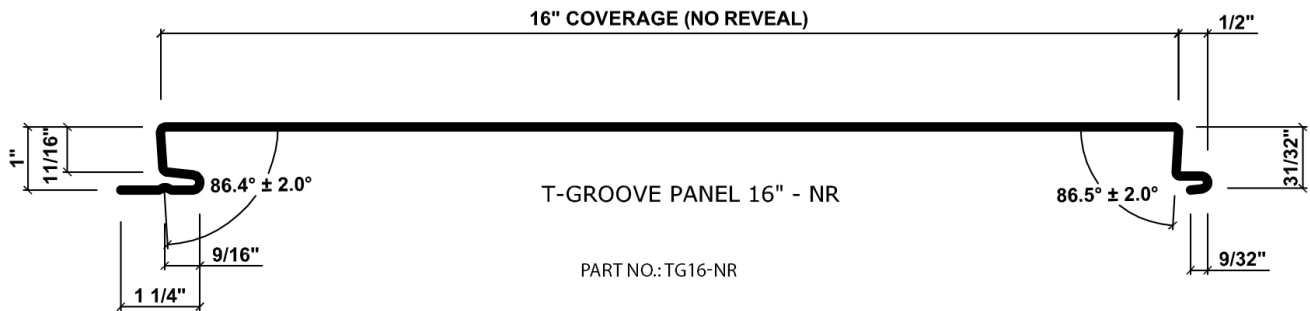

T-GROOVE® NR

NO REVEAL PANELS

Click on any one of the panels below to enlarge.

Finishes You've Never Seen Before®

T-GROOVE® - NR
AVAILABLE SIZES

FACE	REVEAL	COVERAGE
12"	NONE	12"
14"	NONE	14"
16"	NONE	16"
18"	NONE	18"

4147-22

T-GROOVE® 3.0

3" REVEAL PANELS

Click on any one of the panels below to enlarge.

Finishes You've Never Seen Before®

T-GROOVE® - 3.0
 AVAILABLE SIZES

FACE	REVEAL	COVERAGE
12"	3"	15"
14"	3"	17"
16"	3"	19"
18"	3"	21"

4147-22

T-GROOVE® 2.0

2" REVEAL PANELS

Click on any one of the panels below to enlarge.

Finishes You've Never Seen Before®

T-GROOVE® - 2.0
AVAILABLE SIZES

FACE	REVEAL	COVERAGE
12"	2"	14"
14"	2"	16"
16"	2"	18"
18"	2"	20"

4147-22

T-GROOVE® 1.0

1" REVEAL PANELS

Click on any one of the panels below to enlarge.

Finishes You've Never Seen Before®

T-GROOVE® - 1.0
AVAILABLE SIZES

FACE	REVEAL	COVERAGE
12"	1"	13"
14"	1"	15"
16"	1"	17"
18"	1"	19"