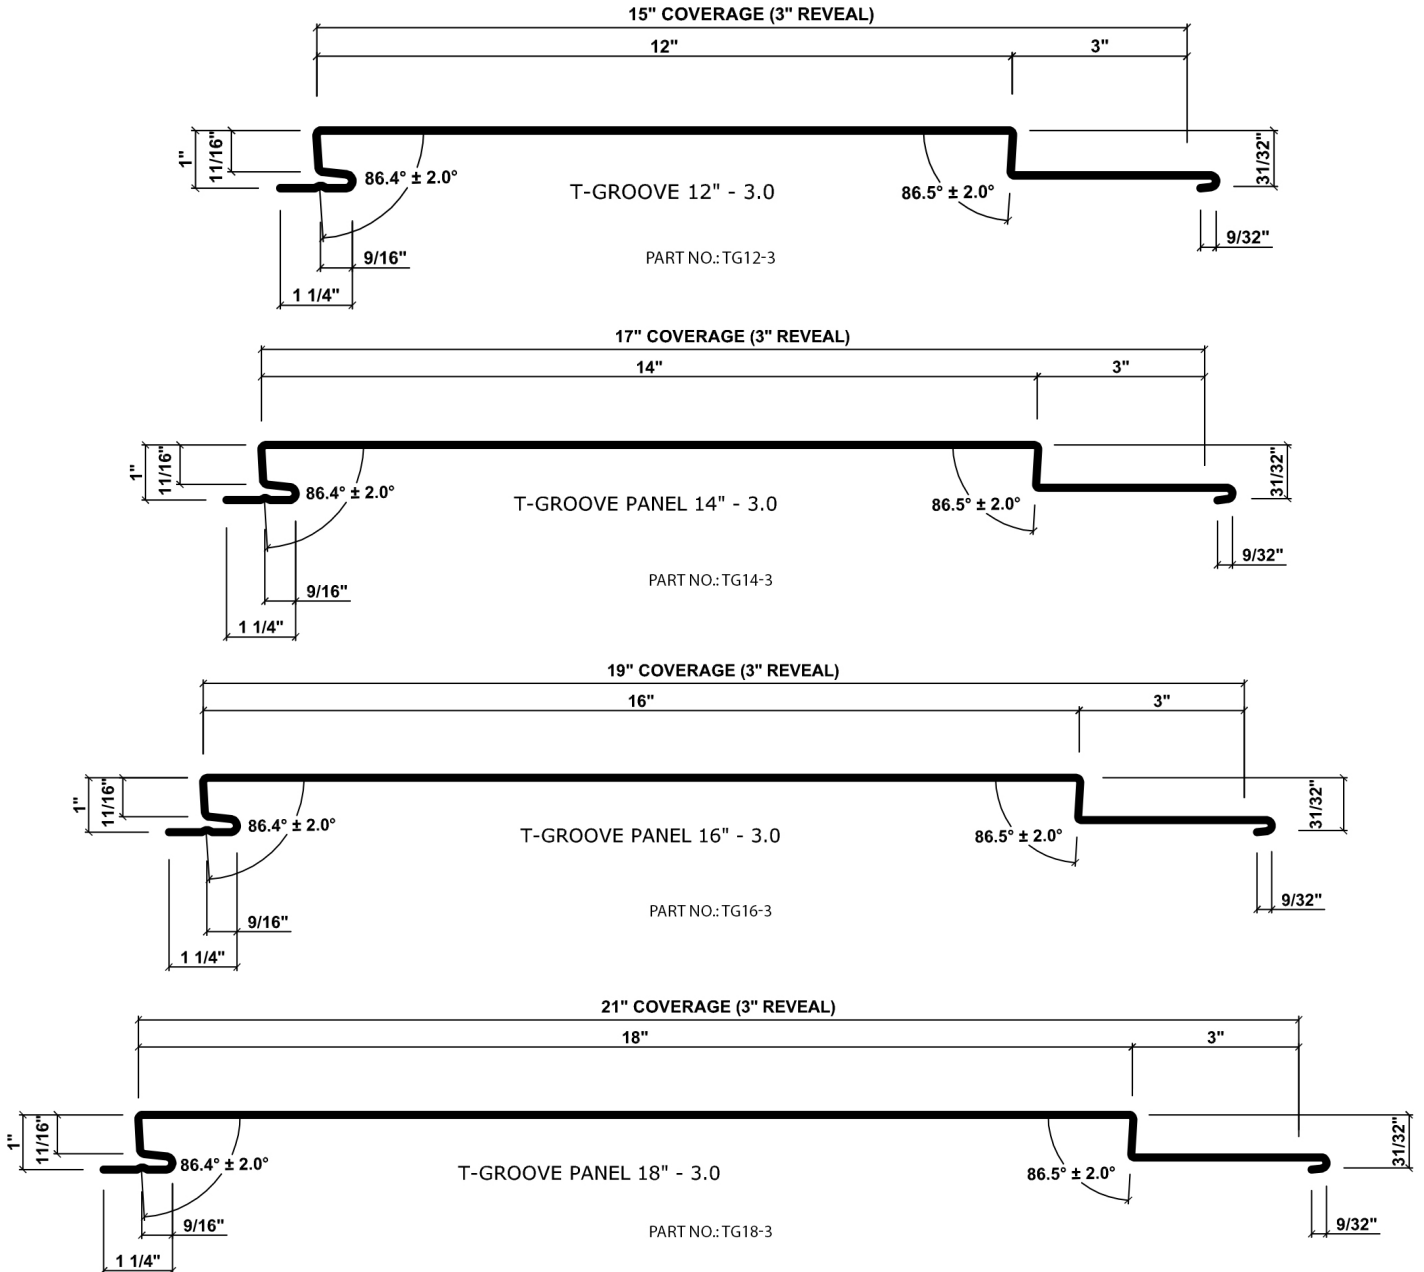

4147-22

T-GROOVE® 3.0

3" REVEAL PANELS

Click on any one of the panels below to enlarge.

Finishes You've Never Seen Before®

T-GROOVE® - 3.0
 AVAILABLE SIZES

FACE	REVEAL	COVERAGE
12"	3"	15"
14"	3"	17"
16"	3"	19"
18"	3"	21"

4147-22

T-GROOVE® 2.0

2" REVEAL PANELS

Click on any one of the panels below to enlarge.

Finishes You've Never Seen Before®

T-GROOVE® - 2.0
AVAILABLE SIZES

FACE	REVEAL	COVERAGE
12"	2"	14"
14"	2"	16"
16"	2"	18"
18"	2"	20"

4147-22

T-GROOVE® 1.0

1" REVEAL PANELS

Click on any one of the panels below to enlarge.

Finishes You've Never Seen Before®

T-GROOVE® - 1.0
AVAILABLE SIZES

FACE	REVEAL	COVERAGE
12"	1"	13"
14"	1"	15"
16"	1"	17"
18"	1"	19"