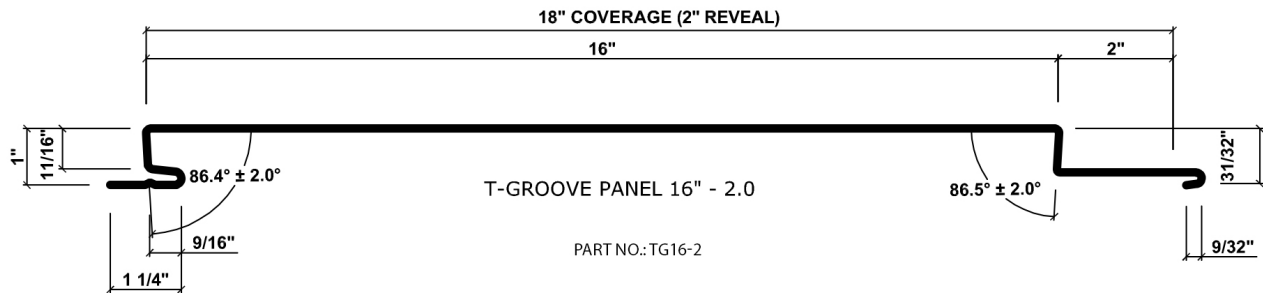

4147-22

T-GROOVE® 2.0

2" REVEAL PANELS

Click on any one of the panels below to enlarge.

Finishes You've Never Seen Before®

T-GROOVE® - 2.0
AVAILABLE SIZES

FACE	REVEAL	COVERAGE
12"	2"	14"
14"	2"	16"
16"	2"	18"
18"	2"	20"

4147-22

T-GROOVE® 1.0

1" REVEAL PANELS

Click on any one of the panels below to enlarge.

Finishes You've Never Seen Before®

T-GROOVE® - 1.0
AVAILABLE SIZES

FACE	REVEAL	COVERAGE
12"	1"	13"
14"	1"	15"
16"	1"	17"
18"	1"	19"