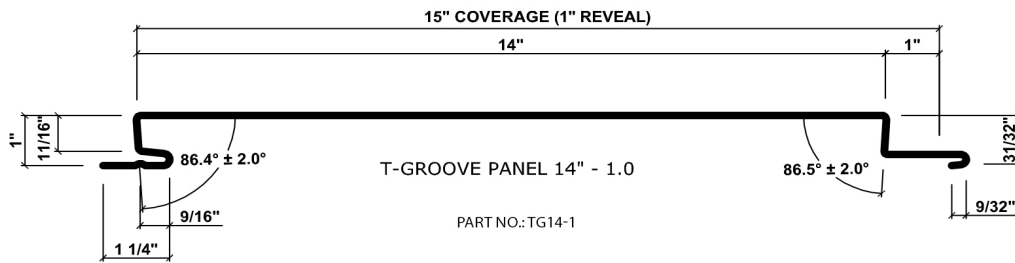

4147-22

T-GROOVE® 2.0

2" REVEAL PANELS

Click on any one of the panels below to enlarge.

Finishes You've Never Seen Before®

T-GROOVE® - 2.0
AVAILABLE SIZES

FACE	REVEAL	COVERAGE
12"	2"	14"
14"	2"	16"
16"	2"	18"
18"	2"	20"

4147-22

T-GROOVE® 1.0

1" REVEAL PANELS

Click on any one of the panels below to enlarge.

Finishes You've Never Seen Before®

T-GROOVE® - 1.0
AVAILABLE SIZES

FACE	REVEAL	COVERAGE
12"	1"	13"
14"	1"	15"
16"	1"	17"
18"	1"	19"