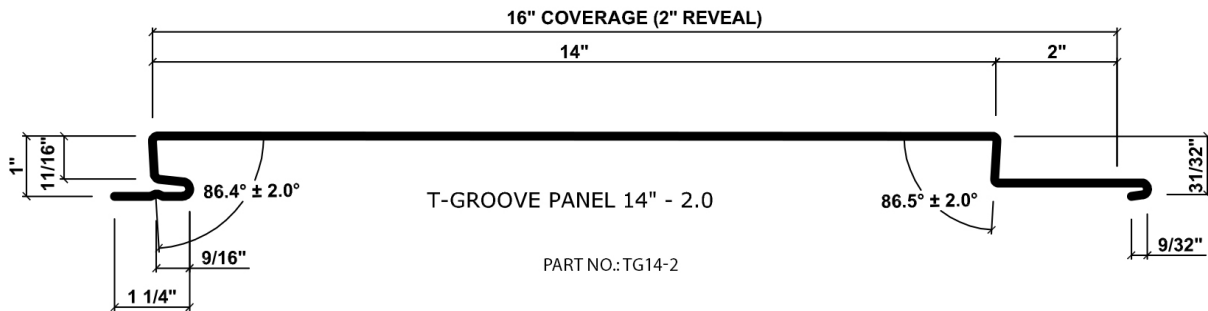

4147-22

T-GROOVE® 2.0

2" REVEAL PANELS

Click on any one of the panels below to enlarge.

Finishes You've Never Seen Before®

T-GROOVE® - 2.0
AVAILABLE SIZES

FACE	REVEAL	COVERAGE
12"	2"	14"
14"	2"	16"
16"	2"	18"
18"	2"	20"

4147-22

T-GROOVE® 1.0

1" REVEAL PANELS

Click on any one of the panels below to enlarge.

Finishes You've Never Seen Before®

T-GROOVE® - 1.0
AVAILABLE SIZES

FACE	REVEAL	COVERAGE
12"	1"	13"
14"	1"	15"
16"	1"	17"
18"	1"	19"