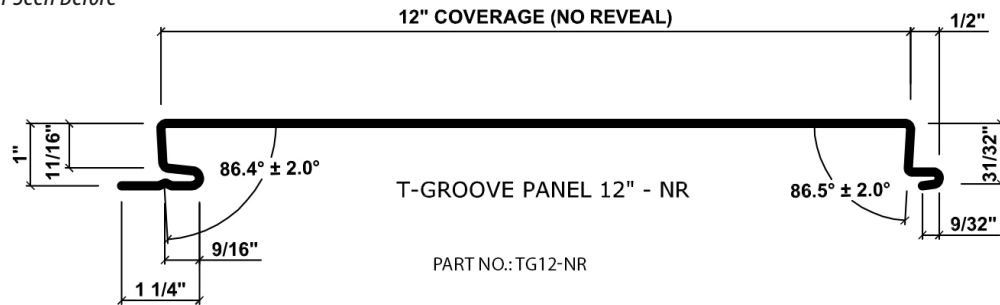

T-GROOVE® NR

NO REVEAL PANELS

Click on any one of the panels below to enlarge.

Finishes You've Never Seen Before®

T-GROOVE® - NR
AVAILABLE SIZES

FACE	REVEAL	COVERAGE
12"	NONE	12"
14"	NONE	14"
16"	NONE	16"
18"	NONE	18"

4147-22

T-GROOVE® 3.0

3" REVEAL PANELS

Click on any one of the panels below to enlarge.

Finishes You've Never Seen Before®

T-GROOVE® - 3.0
 AVAILABLE SIZES

FACE	REVEAL	COVERAGE
12"	3"	15"
14"	3"	17"
16"	3"	19"
18"	3"	21"

4147-22

T-GROOVE® 2.0

2" REVEAL PANELS

Click on any one of the panels below to enlarge.

Finishes You've Never Seen Before®

T-GROOVE® - 2.0
AVAILABLE SIZES

FACE	REVEAL	COVERAGE
12"	2"	14"
14"	2"	16"
16"	2"	18"
18"	2"	20"

4147-22

T-GROOVE® 1.0

1" REVEAL PANELS

Click on any one of the panels below to enlarge.

Finishes You've Never Seen Before®

T-GROOVE® - 1.0
AVAILABLE SIZES

FACE	REVEAL	COVERAGE
12"	1"	13"
14"	1"	15"
16"	1"	17"
18"	1"	19"