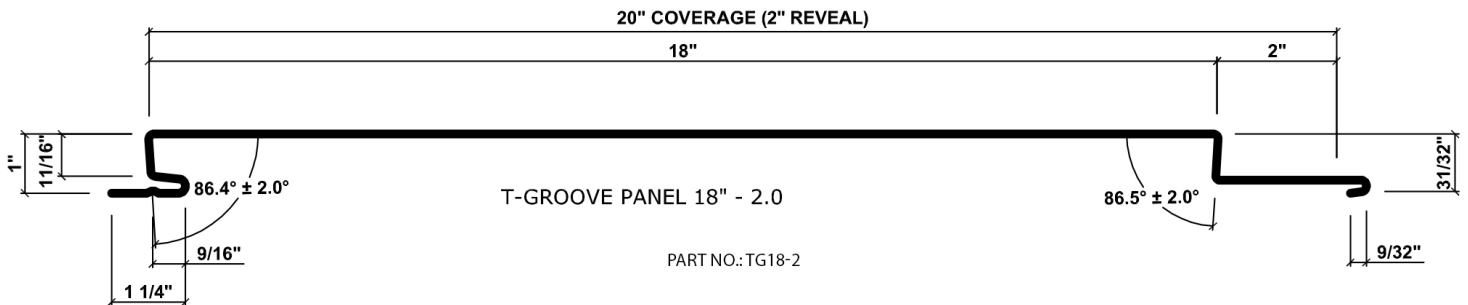

4147-22

T-GROOVE® 2.0

2" REVEAL PANELS

Click on any one of the panels below to enlarge.

Finishes You've Never Seen Before®

T-GROOVE® - 2.0
AVAILABLE SIZES

FACE	REVEAL	COVERAGE
12"	2"	14"
14"	2"	16"
16"	2"	18"
18"	2"	20"

4147-22

T-GROOVE® 1.0

1" REVEAL PANELS

Click on any one of the panels below to enlarge.

Finishes You've Never Seen Before®

T-GROOVE® - 1.0
AVAILABLE SIZES

FACE	REVEAL	COVERAGE
12"	1"	13"
14"	1"	15"
16"	1"	17"
18"	1"	19"