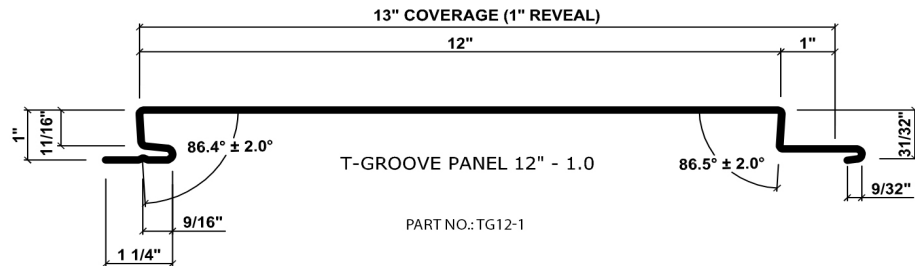

4147-22

T-GROOVE® 2.0

2" REVEAL PANELS

Click on any one of the panels below to enlarge.

Finishes You've Never Seen Before®

T-GROOVE® - 2.0
AVAILABLE SIZES

FACE	REVEAL	COVERAGE
12"	2"	14"
14"	2"	16"
16"	2"	18"
18"	2"	20"

4147-22

T-GROOVE® 1.0

1" REVEAL PANELS

Click on any one of the panels below to enlarge.

Finishes You've Never Seen Before®

T-GROOVE® - 1.0
AVAILABLE SIZES

FACE	REVEAL	COVERAGE
12"	1"	13"
14"	1"	15"
16"	1"	17"
18"	1"	19"