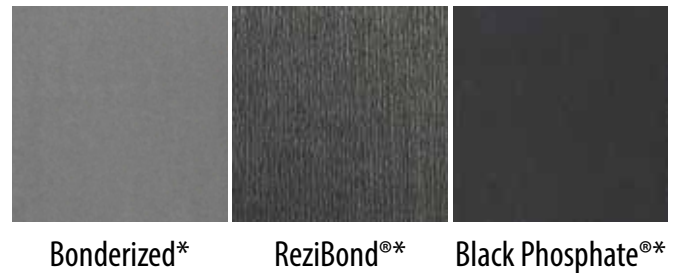

Finishes You've Never Seen Before®

WESTERN STATES METAL ROOFING

(877) 787-5467 | WESTERNSTATESMETALROOFING.COM

COLOR SELECTION GUIDE GRAY COLORS

Colors represented on this chart may not exactly match actual material.
All colors should be verified using actual metal samples.

STANDARD COLORS:

PREMIUM COLORS - METALLIC FINISH:

ADDITIONAL FINISHES:

SPECIALTY PAINT PRINTS:

† This material is batch sensitive and directional. Do not mix batches or coil lots. Premium color. Slightly higher prices.