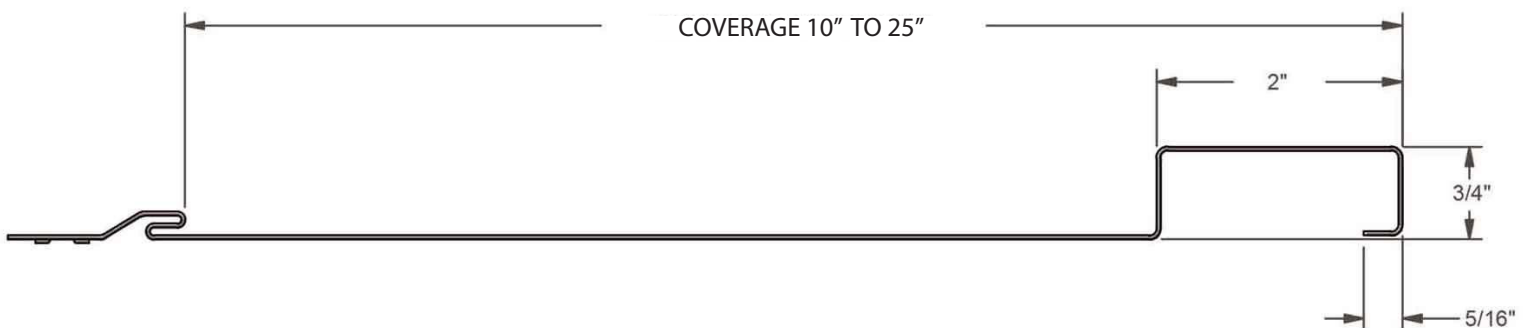

Finishes You've Never Seen Before®

BOARD AND BATTEN METAL SIDING

Standard 12" Wide Board Coverage With 2" Batten

Available Materials: Aluminum, Steel

Available Finishes: PVDF, SMP Painted

SPECIFICATIONS:

Profile Type:	Board And Batten Metal Siding
Panel Width:	
Standard:	12" Coverage, BB-12.0®
Custom:	10" - 25" Coverage
Warranty:	40 year limited*
Available Gauges:	.032 (Aluminum)
Panel Height:	3/4"
Batten Width:	2"
Substrate:	Aluminum
Finishes:	PVDF Resin Based
Fasteners:	Concealed
Panel Length:	30' Maximum
Installation:	Horizontal or Vertical Installation

*Limited warranty. Please review prior to purchase.

BB-10.0 = 10" Coverage
BB-12.0 = 12" Coverage
BB-14.0 = 14" Coverage
BB-16.0 = 16" Coverage
BB-18.0 = 18" Coverage
BB-20.0 = 20" Coverage

*BB-12.0 & BB-20.0 will be the most cost effective panel widths.

TESTING AND APPROVALS:

APPLIES TO THE FOLLOWING COLORS/FINISHES:

- Aluminum (Mill Finish)
- Charcoal Gray
- Dark Bronze
- Fresh Rust
- Matte Black
- Regal White
- Sierra Tan

PROFILE:

Colors represented on this profile sheet may not match actual material. All colors should be verified using an actual metal color sample.

4218-22

Phoenix: 901 W Watkins St., Phoenix, AZ 85007
☎ (602) 495-0048
✉ sales@westernstatesmetalroofing.com

Tucson: 4975 E. Drexel Rd., Tucson, AZ 85706
☎ (520) 574-4247
✉ tucsonsales@westernstatesmetalroofing.com

Texas: 15023 County Rd 545, Nevada, TX 75173
☎ (972) 843-4343
✉ texas-sales@westernstatesmetalroofing.com