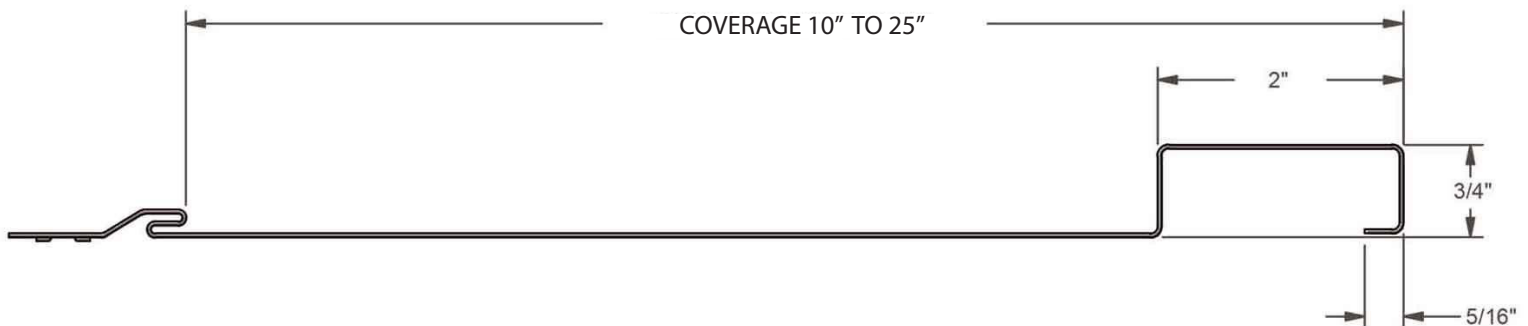

Finishes You've Never Seen Before®

BOARD AND BATTEN METAL SIDING

Standard 12" Wide Board Coverage With 2" Batten

Available Materials: Aluminum, Steel

Available Finishes: PVDF, SMP Painted

SPECIFICATIONS:

Profile Type:	Board And Batten Metal Siding
Panel Width:	
Standard:	12" Coverage, BB-12.0®
Custom:	10" - 25" Coverage
Warranty:	40 year limited*
Available Gauges:	24
Panel Height:	3/4"
Batten Width:	2"
Substrate:	AZ 50 (Aka Galvalume/Zincalume) Aluminum
Finishes:	PVDF Resin Based
Fasteners:	Concealed
Panel Length:	30' Maximum
Installation:	Horizontal or Vertical Installation

*Limited warranty. Please review prior to purchase.

BB-10.0 = 10" Coverage
BB-12.0 = 12" Coverage
BB-14.0 = 14" Coverage
BB-16.0 = 16" Coverage
BB-18.0 = 18" Coverage
BB-20.0 = 20" Coverage

*BB-12.0 & BB-20.0 will be the most cost effective panel widths.

TESTING AND APPROVALS:

APPLIES TO THE FOLLOWING COLORS/FINISHES:

- Almond
- Ash Gray
- Bone White
- Burnished Slate
- Champagne†
- Charcoal Gray
- Classic Green
- Colonial Red
- Copper Penny†
- Dark Bronze
- Desert Tan
- Dolphin Gray
- Dove Gray
- Gun Metal Gray
- Mansard Brown
- Matte Black
- Medium Bronze
- Regal Blue
- Regal Red
- Regal White
- Royal Blue
- Sandstone
- Silver Metallic†
- Slate Blue
- Slate Gray
- Terra Cotta
- Zinc Metallic†

† This material is batch sensitive and directional.
Do not mix batches or coil lots. Premium Colors. Slightly higher price.

PROFILE:

Colors represented on this profile sheet may not match actual material. All colors should be verified using an actual metal color sample.

4218-22

Phoenix: 901 W Watkins St., Phoenix, AZ 85007
☎ (602) 495-0048
✉ sales@westernstatesmetalroofing.com

Tucson: 4975 E. Drexel Rd., Tucson, AZ 85706
☎ (520) 574-4247
✉ tucsonsales@westernstatesmetalroofing.com

Texas: 15023 County Rd 545, Nevada, TX 75173
☎ (972) 843-4343
✉ texas-sales@westernstatesmetalroofing.com