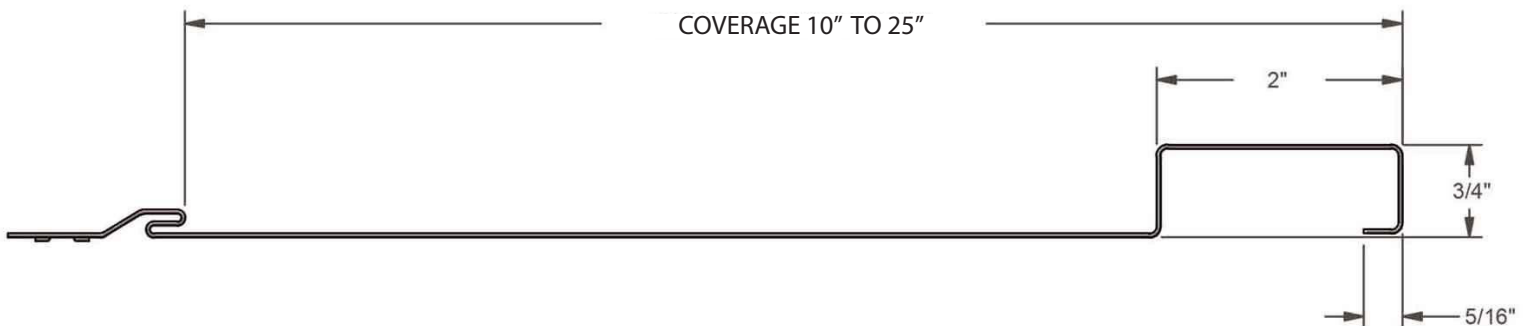

Finishes You've Never Seen Before®

BOARD AND BATTEN METAL SIDING

Standard 12" Wide Board Coverage With 2" Batten

Available Materials: Aluminum, Steel

Available Finishes: PVDF, SMP Painted

SPECIFICATIONS:

Profile Type:	Board And Batten Metal Siding
Panel Width:	
Standard:	12" Coverage, BB-12.0®
Custom:	10" - 25" Coverage
Warranty:	40 year limited*
Available Gauges:	24, 26
Panel Height:	3/4"
Batten Width:	2"
Substrate:	AZ 50 (Aka Galvalume/Zincalume)
Finishes:	SMP Paint Finish
Fasteners:	Concealed
Panel Length:	30' Maximum
Installation:	Horizontal or Vertical Installation

*Limited warranty. Please review prior to purchase.

- BB-10.0 = 10" Coverage
- BB-12.0 = 12" Coverage
- BB-14.0 = 14" Coverage
- BB-16.0 = 16" Coverage
- BB-18.0 = 18" Coverage
- BB-20.0 = 20" Coverage

*BB-12.0 & BB-20.0 will be the most cost effective panel widths.

TESTING AND APPROVALS:

APPLIES TO THE FOLLOWING COLORS/FINISHES:

- Antique Rustic
- Country Red
- Desert Beige
- Emerald Green
- Koko Brown
- Light Gray
- Light Stone
- Polar White
- Sahara Tan
- Steel Gray

PROFILE:

Colors represented on this profile sheet may not match actual material. All colors should be verified using an actual metal color sample.