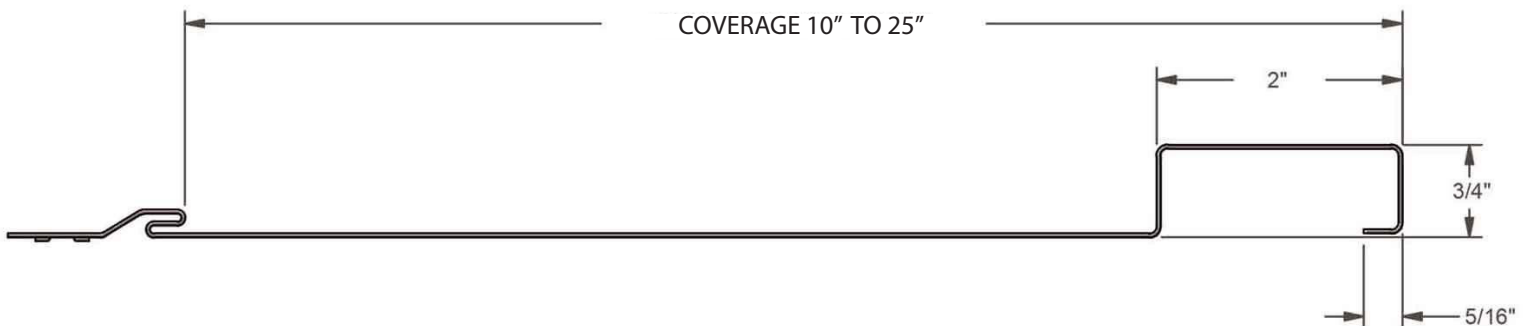

Finishes You've Never Seen Before®

ALUMINUM - SPECIAL ORDER
PVDF STOCK COLORS

BOARD & BATTEN WALL PANEL

BOARD AND BATTEN METAL SIDING

Standard 12" Wide Board Coverage With 2" Batten
Available Materials: Aluminum, Steel
Available Finishes: PVDF, SMP Painted

SPECIFICATIONS:

Profile Type:	Board And Batten Metal Siding
Panel Width:	
Standard:	12" Coverage, BB-12.0®
Custom:	10" - 25" Coverage
Warranty:	40 year limited*
Available Gauges:	.032 (Aluminum)
Panel Height:	3/4"
Batten Width:	2"
Substrate:	Aluminum
Finishes:	PVDF Resin Based
Fasteners:	Concealed
Panel Length:	30' Maximum
Installation:	Horizontal or Vertical Installation

*Limited warranty. Please review prior to purchase.

- BB-10.0 = 10" Coverage
- BB-12.0 = 12" Coverage
- BB-14.0 = 14" Coverage
- BB-16.0 = 16" Coverage
- BB-18.0 = 18" Coverage
- BB-20.0 = 20" Coverage

*BB-12.0 & BB-20.0 will be the most cost effective panel widths.

TESTING AND APPROVALS:

APPLIES TO THE FOLLOWING COLORS/FINISHES:

- Aged Patina
- Ash Gray
- Colonial Red
- Copper Metallic
- Dove Gray
- Evergreen
- Hartford Green
- Mansard Brown
- Medium Bronze
- Pre-Weathered Galvalume
- Regal Blue
- Regal Red

PROFILE:

Colors represented on this profile sheet may not match actual material. All colors should be verified using an actual metal color sample.

4218-22

Phoenix: 901 W Watkins St., Phoenix, AZ 85007
☎ (602) 495-0048
✉ sales@westernstatesmetalroofing.com

Tucson: 4975 E. Drexel Rd., Tucson, AZ 85706
☎ (520) 574-4247
✉ tucsonsales@westernstatesmetalroofing.com

Texas: 15023 County Rd 545, Nevada, TX 75173
☎ (972) 843-4343
✉ texas-sales@westernstatesmetalroofing.com