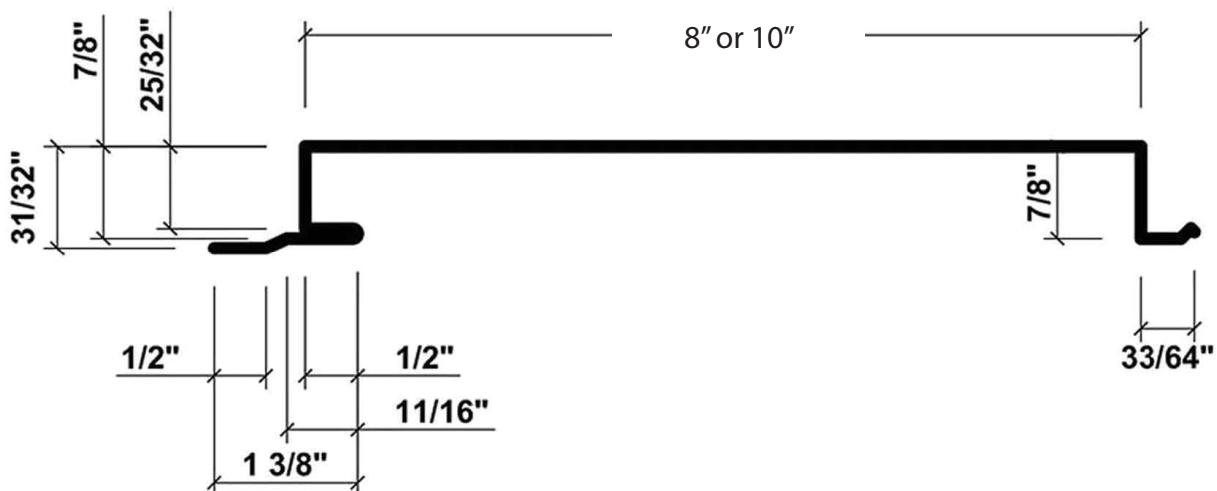

Available Materials: Aluminum, Copper, Corten/A606-4, Steel

Available Finishes: Bare Steel, Galvalume®/Zincalume®, Galvanized, PVDF, SMP Painted

SPECIFICATIONS:

Profile Type:	Narrow Groove® Metal Wall Panel
Board Face Height:	1"
Overall Coverages:	8", 10"
Standard Panel Width:	8", 10"
Custom Order Panel Width:	8"- 20"
Warranty:	40 year limited*
Available Gauges:	24, 22
Substrate:	AZ 50 (Aka Galvalume®/Zincalume®)
Finishes:	PVDF Resin Based
Fasteners:	Concealed
Stiffening Ribs or Pencil Ribs:	Available Upon Request
Single or Double Vent Strips:	Available Upon Request
Panel Length:	1' to 45' max
Installation:	Can be installed over a solid substrate - vertical or horizontal.

*Limited warranty. Please review prior to purchase.

Please be advised, Narrow Groove® metal wall panels and T-Groove® metal wall panels are not compatible or interchangeable.

TESTING AND APPROVALS:

APPLIES TO THE FOLLOWING COLORS/FINISHES:

- Almond
- Ash Gray
- Bone White
- Burnished Slate
- Champagne†
- Charcoal Gray
- Classic Green
- Colonial Red
- Copper Penny†
- Dark Bronze
- Desert Tan
- Dolphin Gray
- Dove Gray
- Gun Metal Gray
- Mansard Brown
- Matte Black
- Medium Bronze
- Regal Blue
- Regal Red
- Regal White
- Royal Blue
- Sandstone
- Silver Metallic†
- Slate Blue
- Terra Cotta
- Zinc Metallic†

† This material is batch sensitive and directional. Do not mix batches or coil lots. Premium Colors. Slightly higher price.

PROFILE:

Colors represented on this profile sheet may not match actual material. All colors should be verified using an actual metal color sample.

4219-22

Phoenix: 901 W Watkins St., Phoenix, AZ 85007
☎ (602) 495-0048
✉ sales@westernstatesmetalroofing.com

Tucson: 4975 E. Drexel Rd., Tucson, AZ 85706
☎ (520) 574-4247
✉ tucsonsales@westernstatesmetalroofing.com

Texas: 15023 County Rd 545, Nevada, TX 75173
☎ (972) 843-4343
✉ texas-sales@westernstatesmetalroofing.com