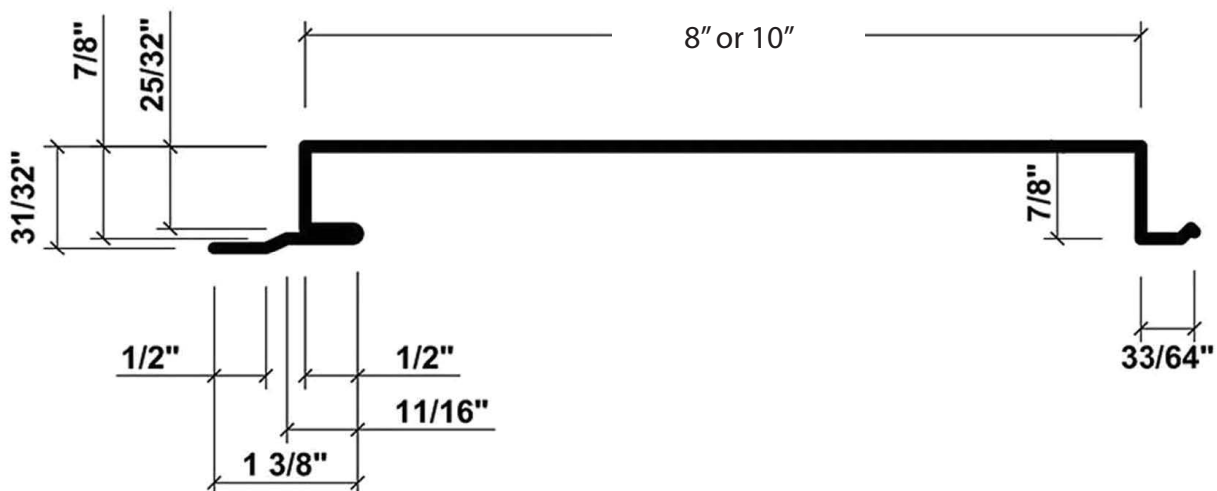

Finishes You've Never Seen Before®

NARROW GROOVE®

1" Deep Narrow Width Concealed Fastener Wall Cladding System

Available Materials: Aluminum, Copper, Corten/A606-4, Steel

Available Finishes: Bare Steel, Galvalume®/Zincalume®, Galvanized, PVDF, SMP Painted

SPECIFICATIONS:

Profile Type:	Narrow Groove® Metal Wall Panel
Board Face Height:	1"
Overall Coverages:	8", 10"
Standard Panel Width:	8", 10"
Custom Order Panel Width:	8"- 20"
Warranty:	40 year limited*
Available Gauges:	24
Substrate:	AZ 50 (Aka Galvalume®/Zincalume®)
Finishes:	Cool Tech® - Siliconized Modified Polyester
Fasteners:	Concealed
Stiffening Ribs or Pencil Ribs:	Available Upon Request
Single or Double Vent Strips:	Available Upon Request
Panel Length:	1' to 45' max
Installation:	Can be installed over a solid substrate - vertical or horizontal.

*Limited warranty. Please review prior to purchase.

Please be advised, Narrow Groove® metal wall panels and T-Groove® metal wall panels are not compatible or interchangeable.

TESTING AND APPROVALS:

APPLIES TO THE FOLLOWING COLORS/FINISHES:

- Antique Rustic
- Country Red
- Desert Beige
- Emerald Green
- Koko Brown
- Light Gray
- Light Stone
- Polar White
- Sahara Tan
- Steel Gray

PROFILE:

Colors represented on this profile sheet may not match actual material. All colors should be verified using an actual metal color sample.

4219-22

Phoenix: 901 W Watkins St., Phoenix, AZ 85007

(602) 495-0048

sales@westernstatesmetalroofing.com

Tucson: 4975 E. Drexel Rd., Tucson, AZ 85706

(520) 574-4247

tucsonsales@westernstatesmetalroofing.com

Texas: 15023 County Rd 545, Nevada, TX 75173

(972) 843-4343

texas-sales@westernstatesmetalroofing.com