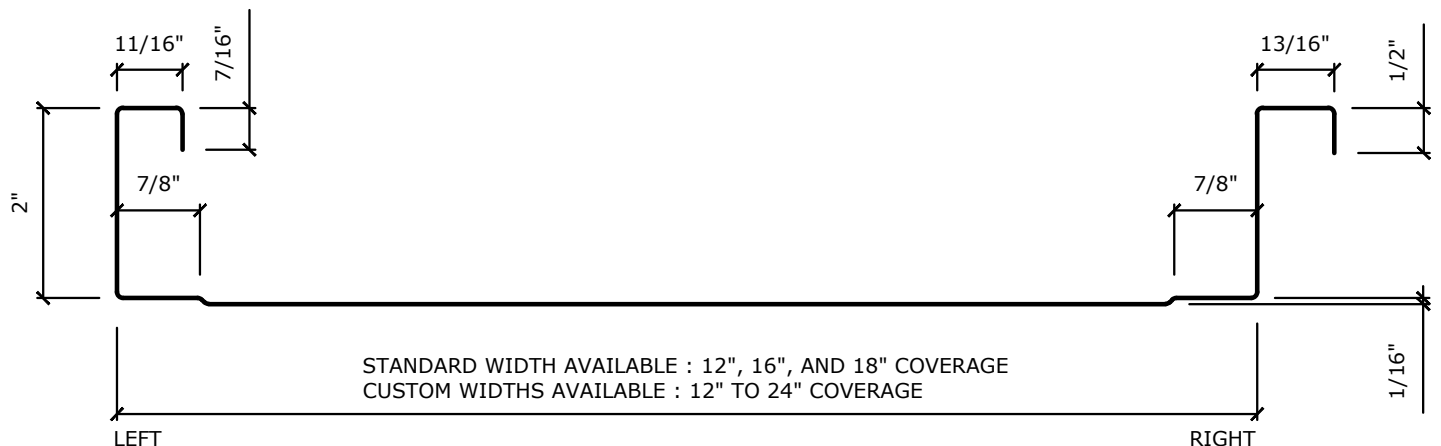

SPECIFICATIONS:

Profile Type:	Mechanically Seamed Metal Roofing Panel With Clips And Concealed Fasteners
Rib Height:	2"
Overall Width	
Standard:	12", 16", 18"
Custom Widths Available:	12"-24"
Coil Feed:	24"
Warranty:	40 year limited*
Coverage Area	
Roof:	18" (Standard) 16", 12" alternate widths available
Available Gauges	
Standard:	24, 22
Substrate:	AZ 50 Minimum (Galvalume®/Zincalume®)
Finish:	Cool Tech® 500 – PVDF
Fasteners:	Concealed
Panel Length:	1' to 52'
Recommended Minimum Roof Slope:	1/12
Installation:	Installation over a solid substrate with an underlayment between the panel and the substrate.

*Limited warranty. Please review prior to purchase.

TESTING AND APPROVALS:

- **UL 2218A Impact Resistance – Class 4**
- **UL 790 Fire Resistance Rating – Class A, per building code**
- **UL 580 Wind Uplift Resistance – Class 90 Construction**

APPLIES TO THE FOLLOWING COLORS/FINISHES:

- Almond
- Ash Gray
- Bone White
- Burnished Slate
- Champagne†
- Charcoal Gray
- Classic Green
- Colonial Red
- Copper Penny†
- Dark Bronze
- Desert Tan
- Dolphin Gray
- Dove Gray
- Gun Metal Gray
- Mansard Brown
- Matte Black
- Medium Bronze
- Regal Blue
- Regal Red
- Regal White
- Royal Blue
- Sandstone
- Silver Metallic†
- Slate Blue
- Slate Gray
- Terra Cotta
- Zinc Metallic†

† This material is batch sensitive and directional.
Do not mix batches or coil lots.

PROFILE:

Colors represented on this profile sheet may not match actual material. All colors should be verified using an actual metal color sample.

4129-22

Phoenix: 901 W Watkins St., Phoenix, AZ 85007
☎ (602) 495-0048
✉ sales@westernstatesmetalroofing.com

Tucson: 4975 E. Drexel Rd., Tucson, AZ 85706
☎ (520) 574-4247
✉ tucsonsales@westernstatesmetalroofing.com

Texas: 15023 County Rd 545, Nevada, TX 75173
☎ (972) 843-4343
✉ texas-sales@westernstatesmetalroofing.com