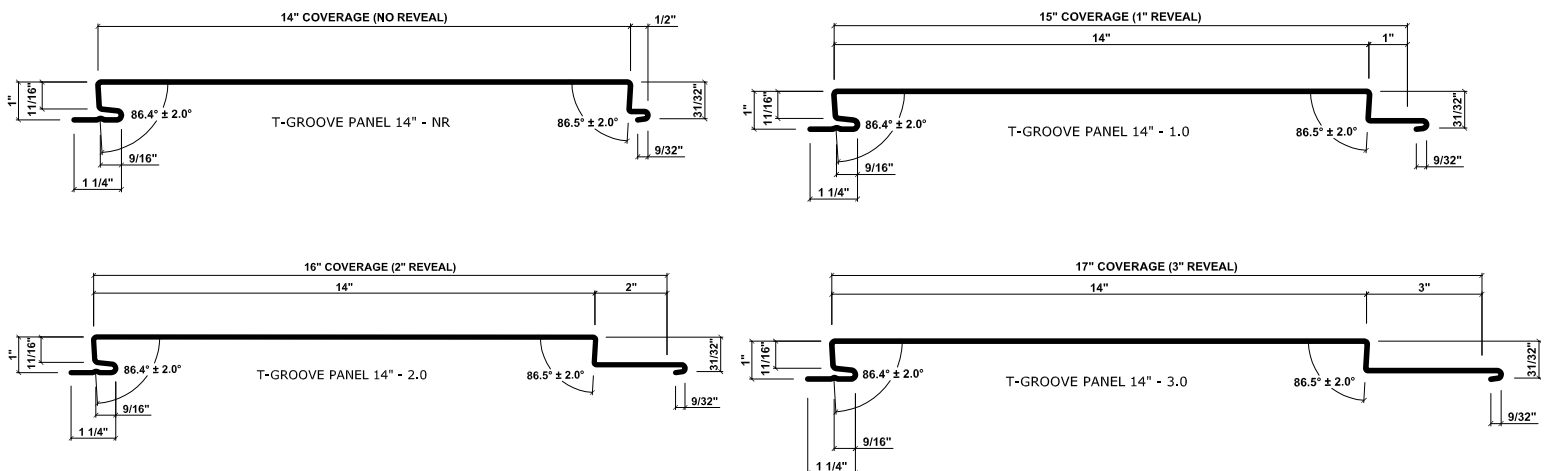

For Metal Wall Panels, Fascia, Soffit, and Ceiling Panels

Available Materials: Aluminum, Copper, Corten/A606-4, Steel

Available Finishes: Bare Steel, Galvalume®/Zincalume®, Galvanized, PVDF, SMP Painted

SPECIFICATIONS:

Profile Type:	T-Groove®
Face Size:	14"
Available Reveals:	• NR - No Reveal • 1.0 - 1" Reveal • 2.0 - 2" Reveal • 3.0 - 3" Reveal
Overall Coverage:	• NR - 14" Coverage • 1.0 - 15" Coverage • 2.0 - 16" Coverage • 3.0 - 17" Coverage
Available Gauges:	24, 22
Fastening Type:	Concealed
Rib Height:	1"
Panel Length:	1' to 45' max
Substrate:	AZ 50 Minimum (Galvalume®/Zincalume®)
Finish:	Cool Tech® 500 - PVDF
Warranty:	40 year limited*
Stiffening Ribs or Pencil Ribs:	Available Upon Request
Single or Double Vent Strips:	Available Upon Request
Installation:	Installed Over A Solid Substrate (Vertical or Horizontal)

*Limited warranty. Please review prior to purchase.

TESTING AND APPROVALS:

APPLIES TO THE FOLLOWING COLORS/FINISHES:

- Almond
- Ash Gray
- Bone White
- Burnished Slate
- Champagne†
- Charcoal Gray
- Classic Green
- Colonial Red
- Copper Penny†
- Dark Bronze
- Desert Tan
- Dolphin Gray
- Dove Gray
- Gun Metal Gray
- Mansard Brown
- Matte Black
- Medium Bronze
- Regal Blue
- Regal Red
- Regal White
- Royal Blue
- Sandstone
- Silver Metallic†
- Slate Blue
- Slate Gray
- Terra Cotta
- Zinc Metallic†

† This material is batch sensitive and directional.
Do not mix batches or coil lots.

PROFILE:

Colors represented on this profile sheet may not match actual material. All colors should be verified using an actual metal color sample.

4128-22

Phoenix: 901 W Watkins St., Phoenix, AZ 85007
(602) 495-0048
sales@westernstatesmetalroofing.com

Tucson: 4975 E. Drexel Rd., Tucson, AZ 85706
(520) 574-4247
tucsonsales@westernstatesmetalroofing.com

Texas: 15023 County Rd 545, Nevada, TX 75173
(972) 843-4343
texas-sales@westernstatesmetalroofing.com