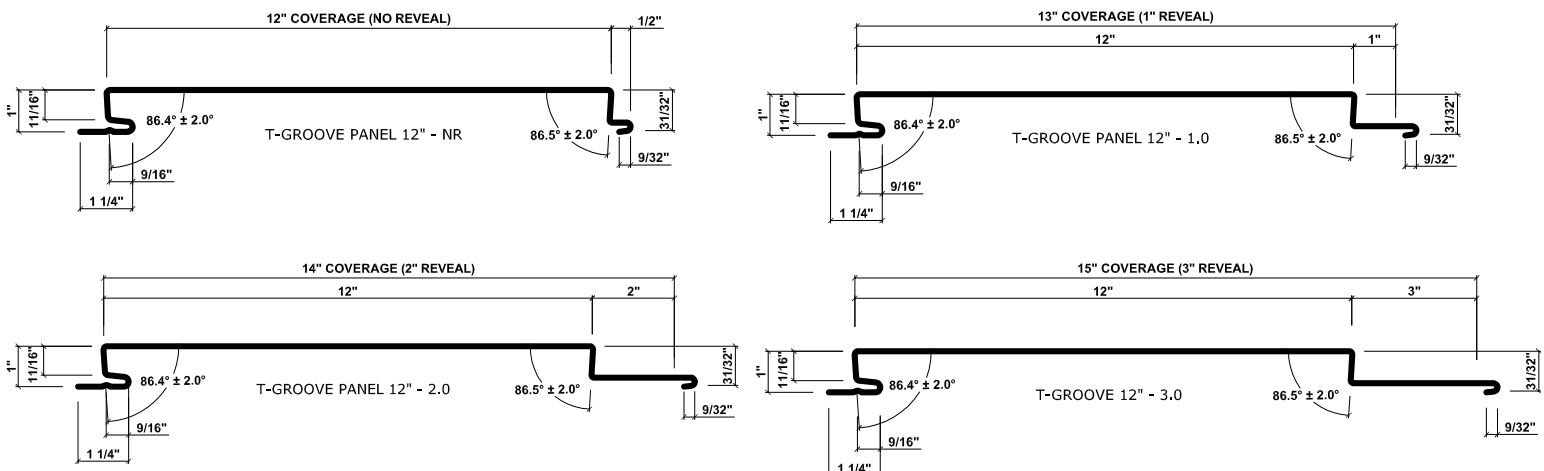

For Metal Wall Panels, Fascia, Soffit, and Ceiling Panels

Available Materials: Aluminum, Copper, Corten/A606-4, Steel

Available Finishes: Bare Steel, Galvalume®/Zincalume®, Galvanized, PVDF, SMP Painted

SPECIFICATIONS:

Profile Type:	T-Groove®
Face Size:	12"
Available Reveals:	• NR - No Reveal • 1.0 - 1" Reveal • 2.0 - 2" Reveal • 3.0 - 3" Reveal
Overall Coverage:	• NR - 12" Coverage • 1.0 - 13" Coverage • 2.0 - 14" Coverage • 3.0 - 15" Coverage
Available Gauges:	24, 22
Fastening Type:	Concealed
Rib Height:	1"
Panel Length:	1' to 45' max
Substrate:	AZ 50 Minimum (Galvalume®/Zincalume®)
Finish:	Cool Tech® 500 - PVDF
Warranty:	40 year limited*
Stiffening Ribs or Pencil Ribs:	Available Upon Request
Single or Double Vent Strips:	Available Upon Request
Installation:	Installed Over A Solid Substrate (Vertical or Horizontal)

*Limited warranty. Please review prior to purchase.

TESTING AND APPROVALS:

APPLIES TO THE FOLLOWING COLORS/FINISHES:

- Almond
- Ash Gray
- Bone White
- Burnished Slate
- Champagne†
- Charcoal Gray
- Classic Green
- Colonial Red
- Copper Penny†
- Dark Bronze
- Desert Tan
- Dolphin Gray
- Dove Gray
- Gun Metal Gray
- Mansard Brown
- Matte Black
- Medium Bronze
- Regal Blue
- Regal Red
- Regal White
- Royal Blue
- Sandstone
- Silver Metallic†
- Slate Blue
- Slate Gray
- Terra Cotta
- Zinc Metallic†

† This material is batch sensitive and directional.
Do not mix batches or coil lots.

PROFILE:

Colors represented on this profile sheet may not match actual material. All colors should be verified using an actual metal color sample.

4128-22

Phoenix: 901 W Watkins St., Phoenix, AZ 85007
☎ (602) 495-0048
✉ sales@westernstatesmetalroofing.com

Tucson: 4975 E. Drexel Rd., Tucson, AZ 85706
☎ (520) 574-4247
✉ tucsonsales@westernstatesmetalroofing.com

Texas: 15023 County Rd 545, Nevada, TX 75173
☎ (972) 843-4343
✉ texas-sales@westernstatesmetalroofing.com