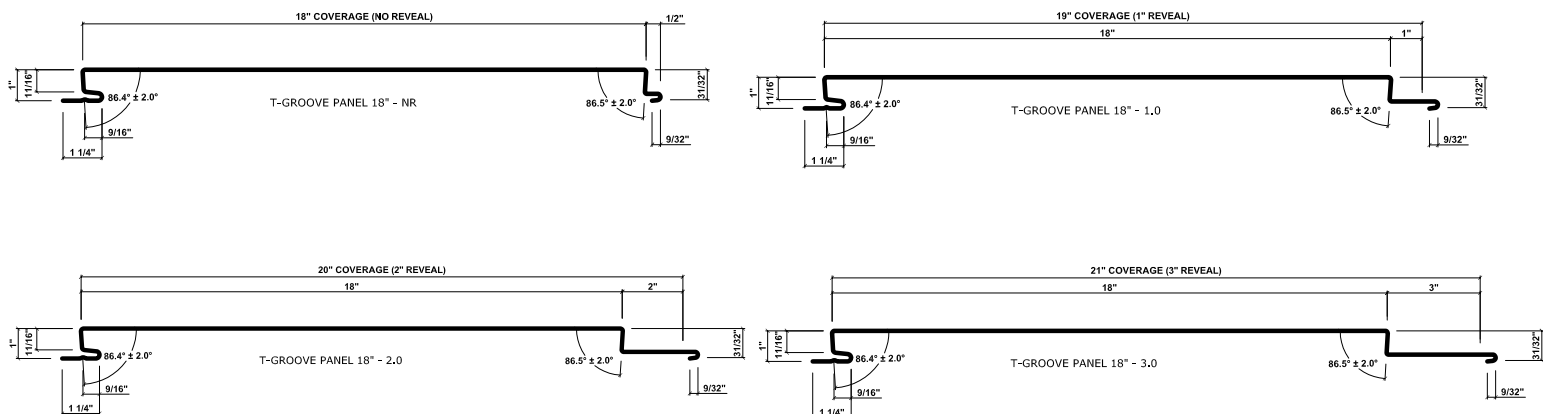

For Metal Wall Panels, Fascia, Soffit, and Ceiling Panels

Available Materials: Aluminum, Copper, Corten/A606-4, Steel

Available Finishes: Bare Steel, Galvalume®/Zincalume®, Galvanized, PVDF, SMP Painted

SPECIFICATIONS:

Profile Type: T-Groove®
Face Size: 18"
Available Reveals:

- NR - No Reveal
- 1.0 - 1" Reveal
- 2.0 - 2" Reveal
- 3.0 - 3" Reveal

Overall Coverage:

- NR - 18" Coverage
- 1.0 - 19" Coverage
- 2.0 - 20" Coverage
- 3.0 - 21" Coverage

Available Gauges:

24, 22

Fastening Type:

Concealed

Rib Height:

1"

Panel Length:

1' to 45' max

Substrate:

AZ 50 Minimum (Galvalume®/Zincalume®)

Finish:

Cool Tech® 500 - PVDF

Warranty:

40 year limited*

Stiffening Ribs or Pencil Ribs:

Available Upon Request

Single or Double Vent Strips:

Available Upon Request

Installation:

Installed Over A Solid Substrate
(Vertical or Horizontal)

*Limited warranty. Please review prior to purchase.

TESTING AND APPROVALS:

APPLIES TO THE FOLLOWING COLORS/FINISHES:

- Almond
- Ash Gray
- Bone White
- Burnished Slate
- Champagne†
- Charcoal Gray
- Classic Green
- Colonial Red
- Copper Penny†
- Dark Bronze
- Desert Tan
- Dolphin Gray
- Dove Gray
- Gun Metal Gray
- Mansard Brown
- Matte Black
- Medium Bronze
- Regal Blue
- Regal Red
- Regal White
- Royal Blue
- Sandstone
- Silver Metallic†
- Slate Blue
- Slate Gray
- Terra Cotta
- Zinc Metallic†

† This material is batch sensitive and directional.
Do not mix batches or coil lots.

PROFILE:

Colors represented on this profile sheet may not match actual material. All colors should be verified using an actual metal color sample.

4128-22

Phoenix: 901 W Watkins St., Phoenix, AZ 85007

(602) 495-0048

sales@westernstatesmetalroofing.com

Tucson: 4975 E. Drexel Rd., Tucson, AZ 85706

(520) 574-4247

tucsonsales@westernstatesmetalroofing.com

Texas: 15023 County Rd 545, Nevada, TX 75173

(972) 843-4343

texas-sales@westernstatesmetalroofing.com