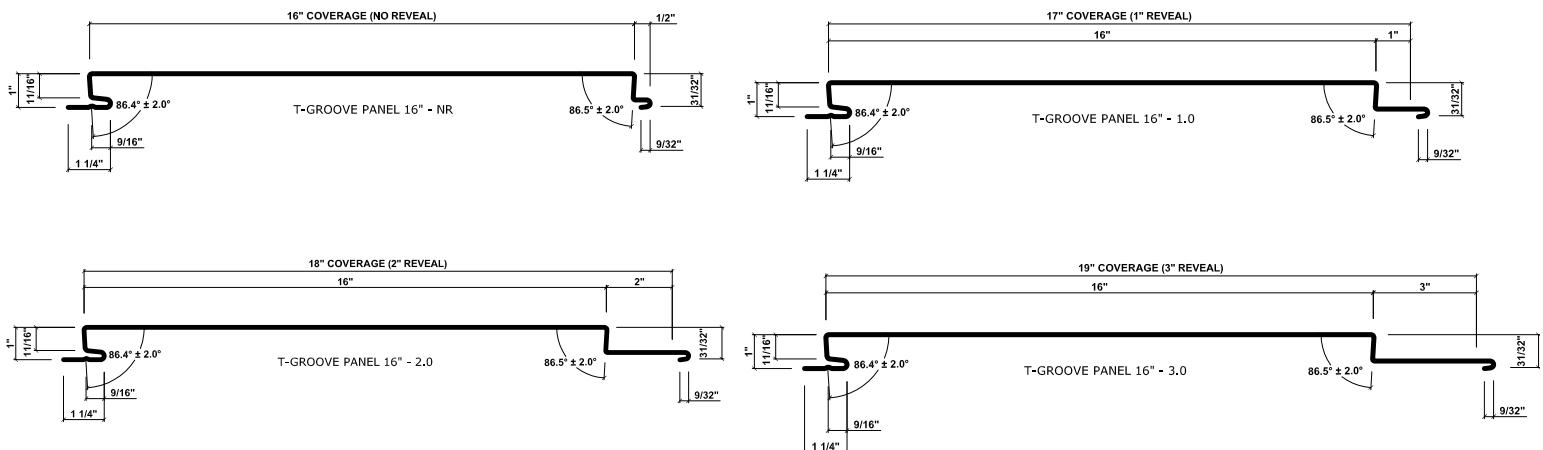

For Metal Wall Panels, Fascia, Soffit, and Ceiling Panels

Available Materials: Aluminum, Copper, Corten/A606-4, Steel

Available Finishes: Bare Steel, Galvalume®/Zincalume®, Galvanized, PVDF, SMP Painted

SPECIFICATIONS:

Profile Type:	T-Groove®
Face Size:	16"
Available Reveals:	• NR - No Reveal • 1.0 - 1" Reveal • 2.0 - 2" Reveal • 3.0 - 3" Reveal
Overall Coverage:	• NR - 16" Coverage • 1.0 - 17" Coverage • 2.0 - 18" Coverage • 3.0 - 19" Coverage
Available Gauges:	24, 22
Fastening Type:	Concealed
Rib Height:	1"
Panel Length:	1' to 45' max
Substrate:	AZ 50 Minimum (Galvalume®/Zincalume®)
Finish:	Cool Tech® 500 - PVDF
Warranty:	40 year limited*
Stiffening Ribs or Pencil Ribs:	Available Upon Request
Single or Double Vent Strips:	Available Upon Request
Installation:	Installed Over A Solid Substrate (Vertical or Horizontal)

*Limited warranty. Please review prior to purchase.

TESTING AND APPROVALS:

APPLIES TO THE FOLLOWING COLORS/FINISHES:

- Almond
- Ash Gray
- Bone White
- Burnished Slate
- Champagne†
- Charcoal Gray
- Classic Green
- Colonial Red
- Copper Penny†
- Dark Bronze
- Desert Tan
- Dolphin Gray
- Dove Gray
- Gun Metal Gray
- Mansard Brown
- Matte Black
- Medium Bronze
- Regal Blue
- Regal Red
- Regal White
- Royal Blue
- Sandstone
- Silver Metallic†
- Slate Blue
- Slate Gray
- Terra Cotta
- Zinc Metallic†

† This material is batch sensitive and directional.
Do not mix batches or coil lots.

PROFILE:

Colors represented on this profile sheet may not match actual material. All colors should be verified using an actual metal color sample.

4128-22

Phoenix: 901 W Watkins St., Phoenix, AZ 85007
(602) 495-0048
sales@westernstatesmetalroofing.com

Tucson: 4975 E. Drexel Rd., Tucson, AZ 85706
(520) 574-4247
tucsonsales@westernstatesmetalroofing.com

Texas: 15023 County Rd 545, Nevada, TX 75173
(972) 843-4343
texas-sales@westernstatesmetalroofing.com